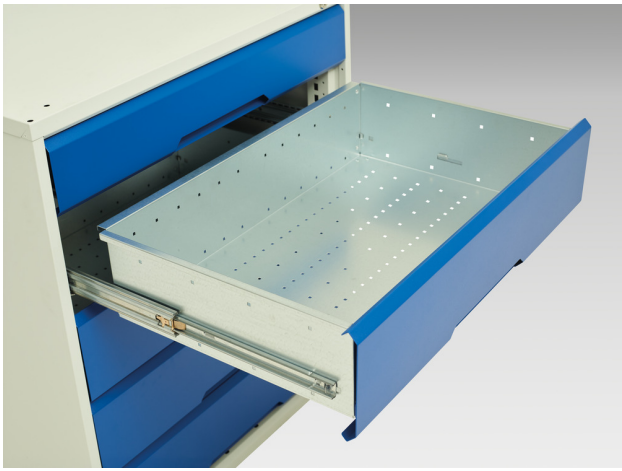

16925033. - verso drawer cabinet

Short Description

verso drawer cabinet with 8 drawers
WxDxH: 525x550x900mm

Product Images

Additional Information

Product material	Sheet steel
Product surface	Powder coated
Customs tariff number	94032080
Width mm	525
Depth mm	550
Height mm	900
Drawer height 1	100 mm
Drawer 1 Internal Dimensions	mm x mm x mm
Drawer height 2	100 mm
Drawer 2 Internal Dimensions	mm x mm x mm
Drawer height 3	100 mm
Drawer 3 Internal Dimensions	mm x mm x mm
Drawer height 4	100 mm
Drawer 4 Internal Dimensions	mm x mm x mm
Drawer height 5	100 mm
Drawer 5 Internal Dimensions	mm x mm x mm
Drawer height 6	100 mm
Drawer 6 Internal Dimensions	mm x mm x mm
Drawer height 7	100 mm
Drawer 7 Internal Dimensions	mm x mm x mm
Drawer height 8	125 mm
Drawer 8 Internal Dimensions	mm x mm x mm
Product images	1954/195427/verso_sl_16925033.19_01.jpg

Product Options

Colour:	Light grey / Anthracite grey
---------	------------------------------

	Light grey / Crimson red
--	--------------------------

	Light grey / Gentian blue
--	---------------------------