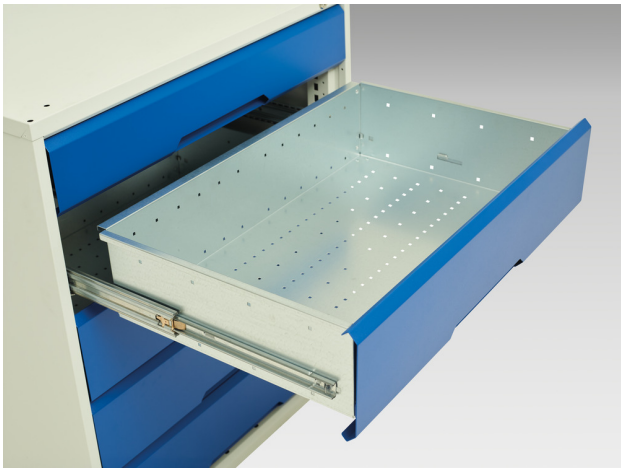

16925000. - verso drawer cabinet

Short Description

verso drawer cabinet with 1 drawer
WxDxH: 525x550x250mm

Product Images

Additional Information

Product material	Sheet steel
Product surface	Powder coated
Customs tariff number	94032080
Width mm	525
Depth mm	550
Height mm	250
Drawer height 1	175 mm
Drawer 1 Internal Dimensions	mm x mm x mm
Drawer 2 Internal Dimensions	mm x mm x mm
Product images	1954/195440/verso_sl_16925000.19_01.jpg

Product Options

Colour:	Light grey / Anthracite grey
	Light grey / Crimson red
	Light grey / Gentian blue
	Light grey / Light grey