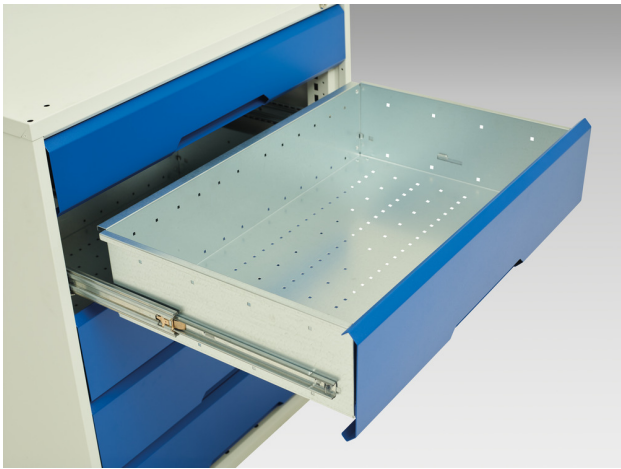

16925001. - verso drawer cabinet

Short Description

verso drawer cabinet with 3 drawers
WxDxH: 525x550x450mm

Product Images

Additional Information

Product material	Sheet steel
Product surface	Powder coated
Customs tariff number	94032080
Width mm	525
Depth mm	550
Height mm	450
Drawer height 1	125 mm
Drawer 1 Internal Dimensions	mm x mm x mm
Drawer height 2	125 mm
Drawer 2 Internal Dimensions	mm x mm x mm
Drawer height 3	125 mm
Drawer 3 Internal Dimensions	mm x mm x mm
Product images	1954/195439/verso_sl_16925001.19_01.jpg

Product Options

Colour:	Light grey / Anthracite grey
	Light grey / Crimson red
	Light grey / Gentian blue
	Light grey / Light grey