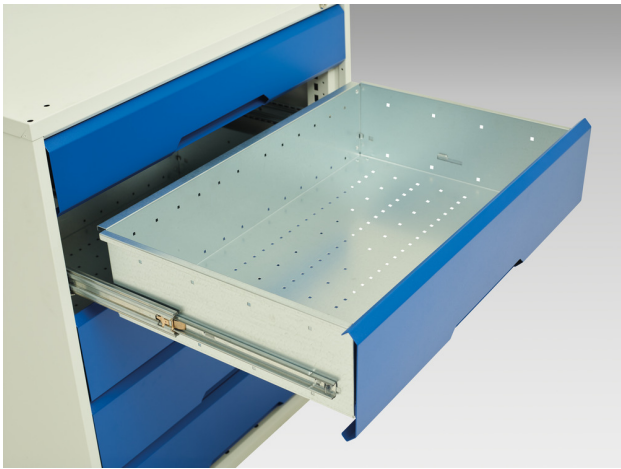


16925003. - verso drawer cabinet

Short Description

verso drawer cabinet with 3 drawers

WxDxH: 525x550x600mm

Product Images

Additional Information

Product material	Sheet steel
Product surface	Powder coated
Customs tariff number	94032080
Width mm	525
Depth mm	550
Height mm	600
Drawer height 1	175 mm
Drawer 1 Internal Dimensions	mm x mm x mm
Drawer height 2	175 mm
Drawer 2 Internal Dimensions	mm x mm x mm
Drawer height 3	175 mm
Drawer 3 Internal Dimensions	mm x mm x mm
Product images	1954/195438/verso_sl_16925003.19_01.jpg

Product Options

Colour:	Light grey / Anthracite grey
	Light grey / Crimson red
	Light grey / Gentian blue
	Light grey / Light grey