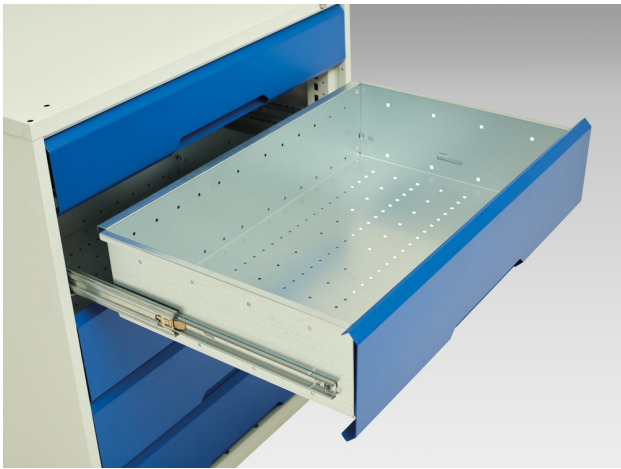

16925004. - verso drawer cabinet

Short Description

verso drawer cabinet with 4 drawers
WxDxH: 525x550x600mm

Product Images

Additional Information

Product material	Sheet steel
Product surface	Powder coated
Customs tariff number	94032080
Width mm	525
Depth mm	550
Height mm	600
Drawer height 1	100 mm
Drawer 1 Internal Dimensions	mm x mm x mm
Drawer height 2	125 mm
Drawer 2 Internal Dimensions	mm x mm x mm
Drawer height 3	125 mm
Drawer 3 Internal Dimensions	mm x mm x mm
Drawer height 4	175 mm
Drawer 4 Internal Dimensions	mm x mm x mm
Product images	1954/195437/verso_sl_16925004.19_01.jpg

Product Options

Colour:	Light grey / Anthracite grey
	Light grey / Crimson red
	Light grey / Gentian blue
	Light grey / Light grey