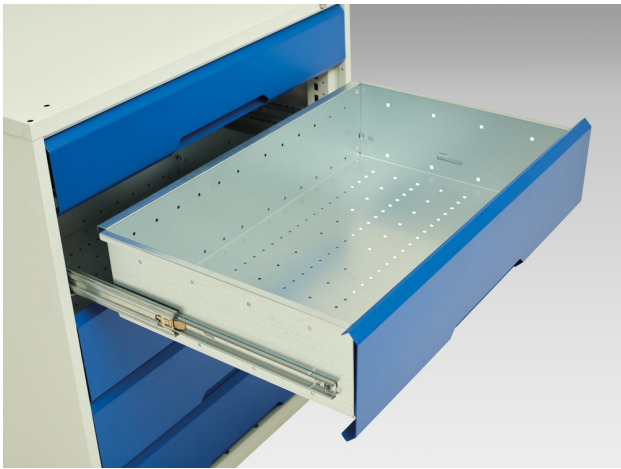

# 16925006. - verso drawer-door cabinet

## Short Description

---

verso drawer-door cabinet with 1 drawer / cupboard  
WxDxH: 525x550x600mm

## Additional Information

---

Product material	Sheet steel
Product surface	Powder coated
Customs tariff number	94032080
Width mm	525
Depth mm	550
Height mm	600
Drawer height 1	125 mm
Drawer 1 Internal Dimensions	mm x mm x mm
Drawer 2 Internal Dimensions	mm x mm x mm
Door type	Plain
Door height 1	375 mm
Product images	1954/195435/verso_sl_16925006.19_01.jpg