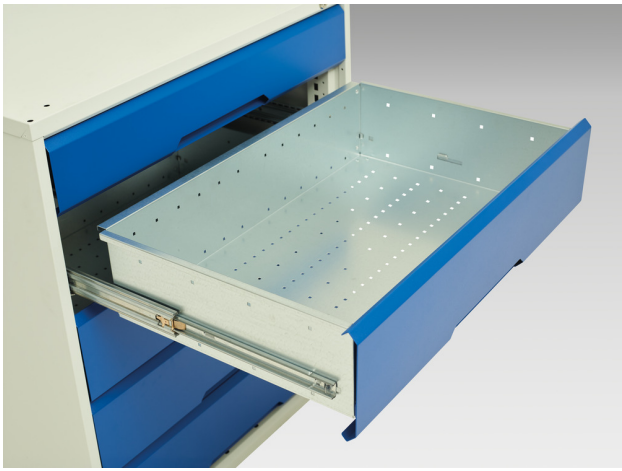

# 16925103. - verso drawer cabinet

## Short Description

---

verso drawer cabinet with 3 drawers  
WxDxH: 800x550x600mm

## Additional Information

---

Product material	Sheet steel
Product surface	Powder coated
Customs tariff number	94032080
Width mm	800
Depth mm	550
Height mm	600
Drawer height 1	175 mm
Drawer 1 Internal Dimensions	mm x mm x mm
Drawer height 2	175 mm
Drawer 2 Internal Dimensions	mm x mm x mm
Drawer height 3	175 mm
Drawer 3 Internal Dimensions	mm x mm x mm
Product images	1954/195421/verso_sl_16925103.19_01.jpg