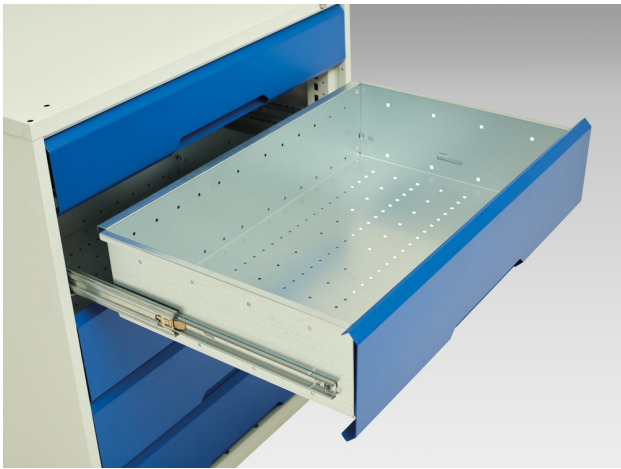

16925104. - verso drawer cabinet

Short Description

verso drawer cabinet with 4 drawers
WxDxH: 800x550x600mm

Product Images

Additional Information

Product material	Sheet steel
Product surface	Powder coated
Customs tariff number	94032080
Width mm	800
Depth mm	550
Height mm	600
Drawer height 1	100 mm
Drawer 1 Internal Dimensions	mm x mm x mm
Drawer height 2	125 mm
Drawer 2 Internal Dimensions	mm x mm x mm
Drawer height 3	125 mm
Drawer 3 Internal Dimensions	mm x mm x mm
Drawer height 4	175 mm
Drawer 4 Internal Dimensions	mm x mm x mm
Product images	1954/195420/verso_sl_16925104.19_01.jpg

Product Options

Colour:	Light grey / Anthracite grey
	Light grey / Crimson red
	Light grey / Gentian blue
	Light grey / Light grey