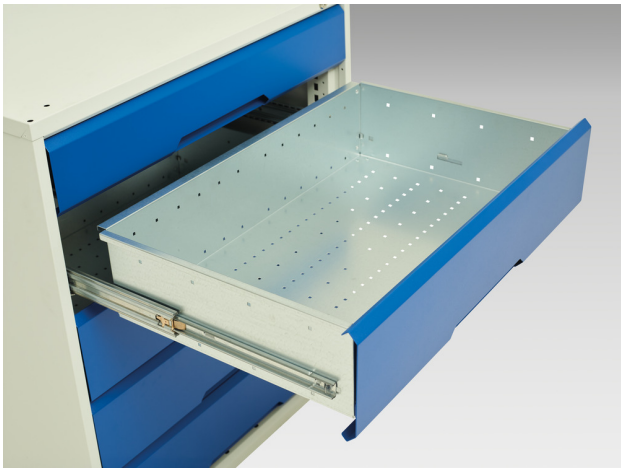

16925106. - verso drawer-door cabinet

Short Description

verso drawer-door cabinet with 1 drawer / cupboard
WxDxH: 800x550x600mm

Product Images

Additional Information

Product material	Sheet steel
Product surface	Powder coated
Customs tariff number	94032080
Width mm	800
Depth mm	550
Height mm	600
Drawer height 1	125 mm
Drawer 1 Internal Dimensions	mm x mm x mm
Drawer 2 Internal Dimensions	mm x mm x mm
Door type	Plain
Door height 1	375 mm
Product images	1954/195419/verso_sl_16925106.19_01.jpg

Product Options

Colour:	Light grey / Anthracite grey
	Light grey / Crimson red
	Light grey / Gentian blue
	Light grey / Light grey