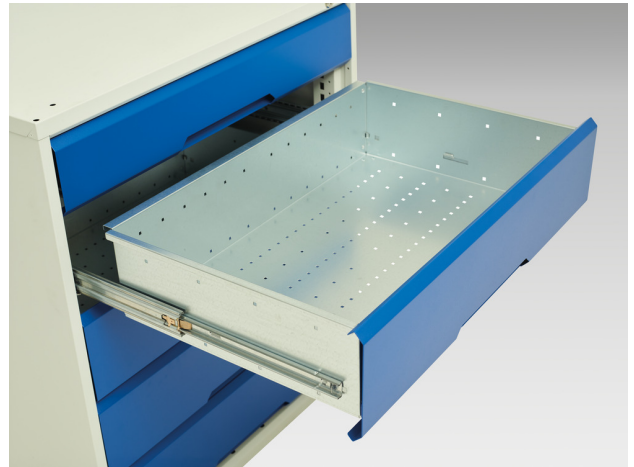

16926655. - verso kitted cupboard

Short Description

verso kitted cupboard with 4 shelves, 3 drawers

WxDxH: 1300x550x2000mm

Product Images

Additional Information

Product material	Sheet steel
Product surface	Powder coated
Customs tariff number	94032080
Width mm	1300
Depth mm	550
Height mm	2000
Door type	Plain
Door height 1	1925 mm
Product images	1952/195225/verso_sm_16926655.19_01.jpg

Product Options

Colour:	Light grey / Anthracite grey
	Light grey / Crimson red
	Light grey / Gentian blue
	Light grey / Light grey