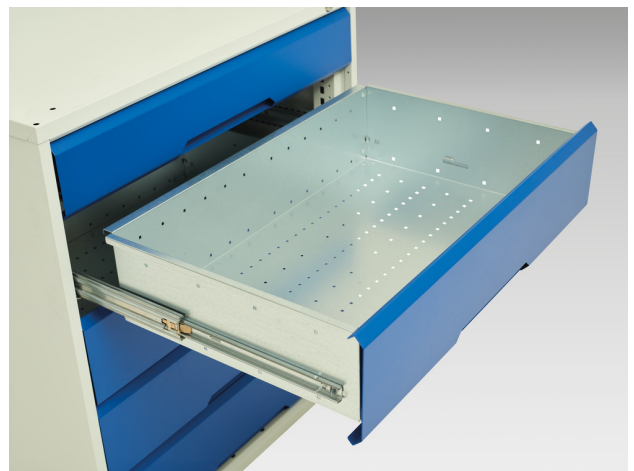

16926577. - verso kitted cupboard

Short Description

verso kitted cupboard with 3 shelves, 8 drawers

WxDxH: 1050x550x2000mm

Product Images

Additional Information

Product material	Sheet steel
Product surface	Powder coated
Customs tariff number	94032080
Width mm	1050
Depth mm	550
Height mm	2000
Drawer height 1	100 mm
Drawer 1 Internal Dimensions	mm x mm x mm
Drawer height 2	100 mm
Drawer 2 Internal Dimensions	mm x mm x mm
Drawer height 3	125 mm
Drawer 3 Internal Dimensions	mm x mm x mm
Drawer height 4	125 mm
Drawer 4 Internal Dimensions	mm x mm x mm
Drawer height 5	125 mm
Drawer 5 Internal Dimensions	mm x mm x mm
Drawer height 6	125 mm
Drawer 6 Internal Dimensions	mm x mm x mm
Drawer height 7	175 mm
Drawer 7 Internal Dimensions	mm x mm x mm
Drawer height 8	175 mm
Drawer 8 Internal Dimensions	mm x mm x mm
Door type	Plain
Door height 1	1925 mm
Product images	1952/195243/verso_sm_16926577.19_01.jpg

Product Options

Colour:	Light grey / Anthracite grey
---------	------------------------------

	Light grey / Crimson red
--	--------------------------

	Light grey / Gentian blue
--	---------------------------