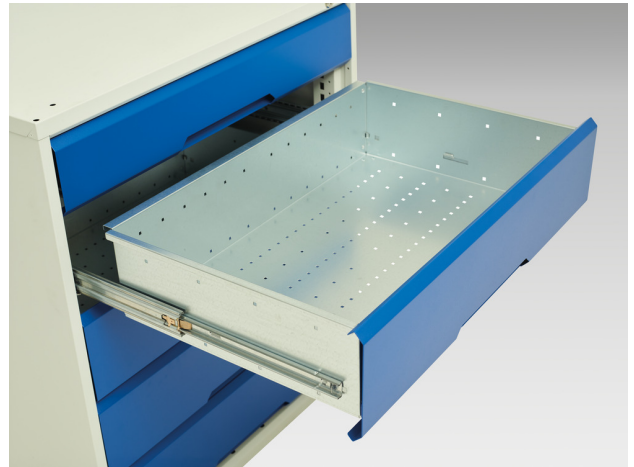

16926554. - verso kitted cupboard

Short Description

verso kitted cupboard with 1 shelf, 3 drawers

WxDxH: 1050x550x1000mm

Product Images

Additional Information

| | |
|------------------------------|---|
| Product material | Sheet steel |
| Product surface | Powder coated |
| Customs tariff number | 94032080 |
| Width mm | 1050 |
| Depth mm | 550 |
| Height mm | 1000 |
| Drawer height 1 | 100 mm |
| Drawer 1 Internal Dimensions | mm x mm x mm |
| Drawer height 2 | 125 mm |
| Drawer 2 Internal Dimensions | mm x mm x mm |
| Drawer height 3 | 175 mm |
| Drawer 3 Internal Dimensions | mm x mm x mm |
| Door type | Plain |
| Door height 1 | 925 mm |
| Product images | 1952/195256/verso_sm_16926554.19_01.jpg |

Product Options

| | |
|---------|------------------------------|
| Colour: | Light grey / Anthracite grey |
| | Light grey / Crimson red |
| | Light grey / Gentian blue |
| | Light grey / Light grey |