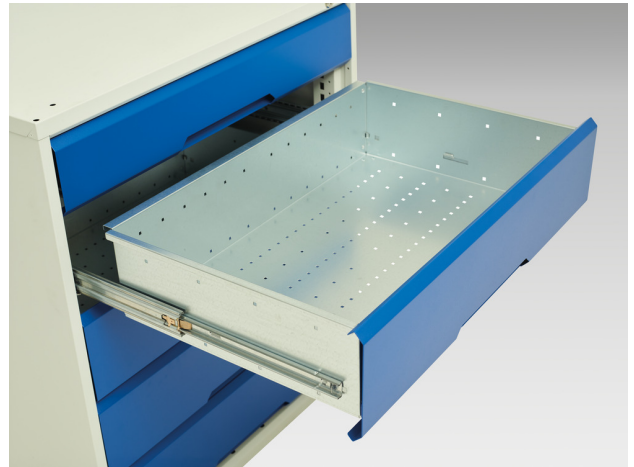

16926458. - verso kitted cupboard

Short Description

verso kitted cupboard with 3 shelves, 8 drawers

WxDxH: 800x550x2000mm

Product Images

Additional Information

Product material	Sheet steel
Product surface	Powder coated
Customs tariff number	94032080
Width mm	800
Depth mm	550
Height mm	2000
Drawer height 1	100 mm
Drawer 1 Internal Dimensions	mm x mm x mm
Drawer height 2	100 mm
Drawer 2 Internal Dimensions	mm x mm x mm
Drawer height 3	125 mm
Drawer 3 Internal Dimensions	mm x mm x mm
Drawer height 4	125 mm
Drawer 4 Internal Dimensions	mm x mm x mm
Drawer height 5	125 mm
Drawer 5 Internal Dimensions	mm x mm x mm
Drawer height 6	125 mm
Drawer 6 Internal Dimensions	mm x mm x mm
Drawer height 7	175 mm
Drawer 7 Internal Dimensions	mm x mm x mm
Drawer height 8	175 mm
Drawer 8 Internal Dimensions	mm x mm x mm
Door type	Plain
Door height 1	1925 mm
Product images	1952/195271/verso_sm_16926458.19_01.jpg

Product Options

Colour:	Light grey / Anthracite grey
---------	------------------------------

	Light grey / Crimson red
--	--------------------------

	Light grey / Gentian blue
--	---------------------------