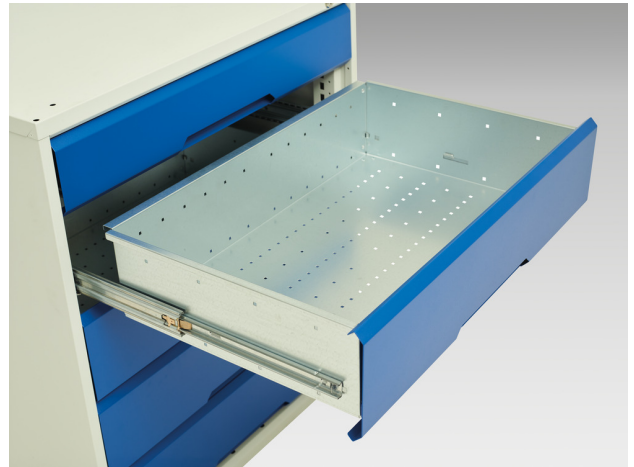

16926457. - verso kitted cupboard

Short Description

verso kitted cupboard with 3 shelves, 4 drawers

WxDxH: 800x550x2000mm

Product Images

Additional Information

Product material	Sheet steel
Product surface	Powder coated
Customs tariff number	94032080
Width mm	800
Depth mm	550
Height mm	2000
Drawer height 1	100 mm
Drawer 1 Internal Dimensions	mm x mm x mm
Drawer height 2	125 mm
Drawer 2 Internal Dimensions	mm x mm x mm
Drawer height 3	125 mm
Drawer 3 Internal Dimensions	mm x mm x mm
Drawer height 4	175 mm
Drawer 4 Internal Dimensions	mm x mm x mm
Door type	Plain
Door height 1	1925 mm
Product images	1952/195272/verso_sm_16926457.19_01.jpg

Product Options

Colour:	Light grey / Anthracite grey
	Light grey / Crimson red
	Light grey / Gentian blue
	Light grey / Light grey