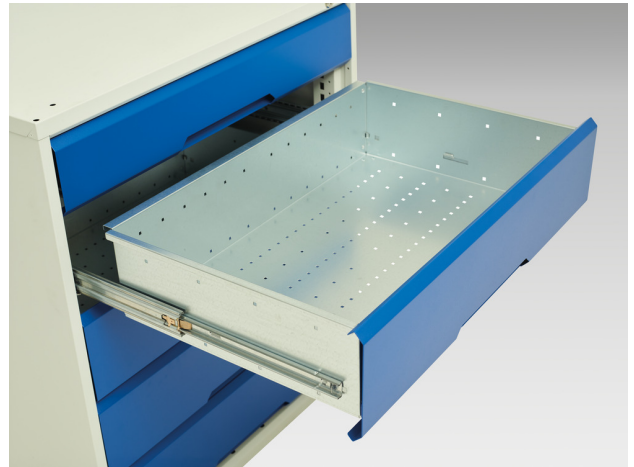

16926455. - verso kitted cupboard

Short Description

verso kitted cupboard with 4 shelves, 2 drawers
WxDxH: 800x550x2000mm

Product Images

Additional Information

Product material	Sheet steel
Product surface	Powder coated
Customs tariff number	94032080
Width mm	800
Depth mm	550
Height mm	2000
Drawer height 1	125 mm
Drawer 1 Internal Dimensions	mm x mm x mm
Drawer height 2	125 mm
Drawer 2 Internal Dimensions	mm x mm x mm
Door type	Plain
Door height 1	1925 mm
Product images	1952/195274/verso_sm_16926455.19_01.jpg

Product Options

Colour:	Light grey / Anthracite grey
	Light grey / Crimson red
	Light grey / Gentian blue
	Light grey / Light grey