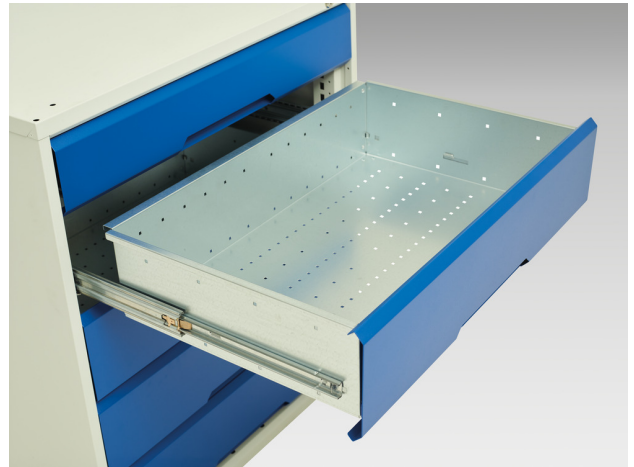

# 16926452. - verso kitted cupboard

## Short Description

verso kitted cupboard with 2 shelves, 1 drawer  
WxDxH: 800x550x1000mm

## Additional Information

---

Product material	Sheet steel
Product surface	Powder coated
Customs tariff number	94032080
Width mm	800
Depth mm	550
Height mm	1000
Drawer height 1	125 mm
Drawer 1 Internal Dimensions	mm x mm x mm
Drawer 2 Internal Dimensions	mm x mm x mm
Door type	Plain
Door height 1	925 mm
Product images	1952/195277/verso_sm_16926452.19_01.jpg

## Product Options

---

Colour:	Light grey / Anthracite grey
	Light grey / Crimson red
	Light grey / Gentian blue
	Light grey / Light grey