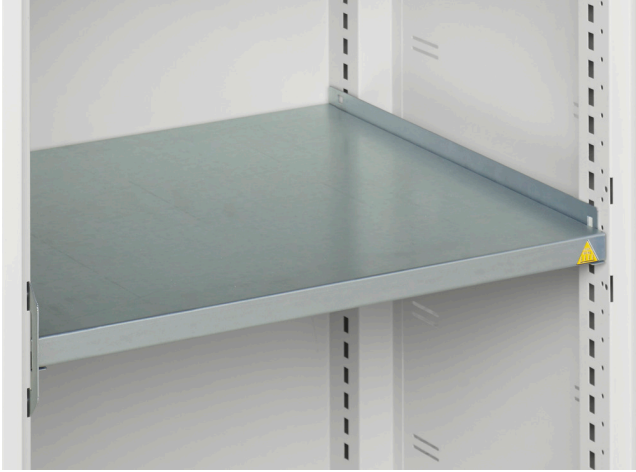

16926403. - verso compartment cupboard

Short Description

verso compartment cupboard with 45 compartments

WxDxH: 800x350x2000mm

Product Images

Additional Information

Product material	Sheet steel
Product surface	Powder coated
Customs tariff number	94032080
Width mm	800
Depth mm	350
Height mm	2000
Door type	Plain
Door height 1	1925 mm
Product images	1952/195281/verso_sm_16926403.19_01.jpg

Product Options

Colour:	Light grey / Anthracite grey
	Light grey / Crimson red
	Light grey / Gentian blue
	Light grey / Light grey