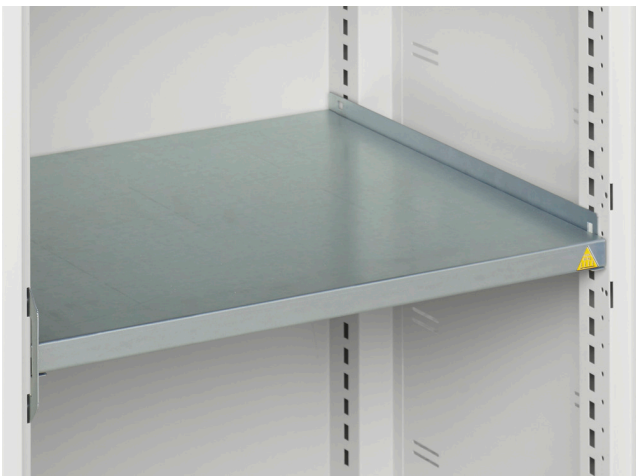

16926402. - verso compartment cupboard

Short Description

verso compartment cupboard with 21 compartments
WxDxH: 800x350x1000mm

Product Images

Additional Information

Product material	Sheet steel
Product surface	Powder coated
Customs tariff number	94032080
Width mm	800
Depth mm	350
Height mm	1000
Door type	Plain
Door height 1	925 mm
Product images	1952/195282/verso_sm_16926402.19_01.jpg

Product Options

Colour:	Light grey / Anthracite grey
	Light grey / Crimson red
	Light grey / Gentian blue
	Light grey / Light grey