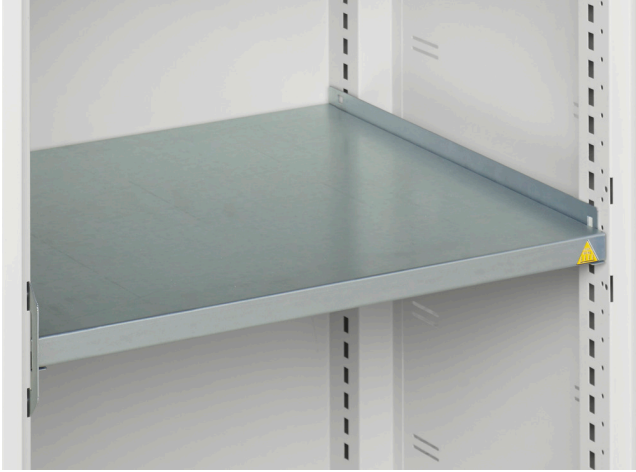

16926259. - verso shelf cupboard

Short Description

verso shelf cupboard with 2 shelves
WxDxH: 1050x550x1000mm

Product Images

Additional Information

Product material	Sheet steel
Product surface	Powder coated
Customs tariff number	94032080
Width mm	1050
Depth mm	550
Height mm	1000
Door type	Plain
Door height 1	925 mm
Product images	1952/195298/verso_sm_16926259.19_01.jpg

Product Options

Colour:	Light grey / Anthracite grey
	Light grey / Crimson red
	Light grey / Gentian blue
	Light grey / Light grey