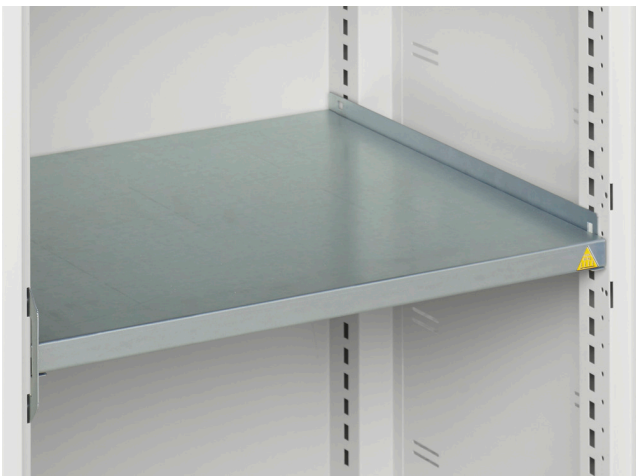

# 16926202. - verso wall / shelf cupboard

## Short Description

verso wall / shelf cupboard with 1 shelf  
WxDxH: 1050x350x600mm

## Additional Information

---

Product material	Sheet steel
Product surface	Powder coated
Customs tariff number	94032080
Width mm	1050
Depth mm	350
Height mm	600
Door type	Plain
Door height 1	525 mm
Product images	1953/195305/verso_sm_16926202.19_01.jpg

## Product Options

---

Colour:	Light grey / Anthracite grey
	Light grey / Crimson red
	Light grey / Gentian blue
	Light grey / Light grey