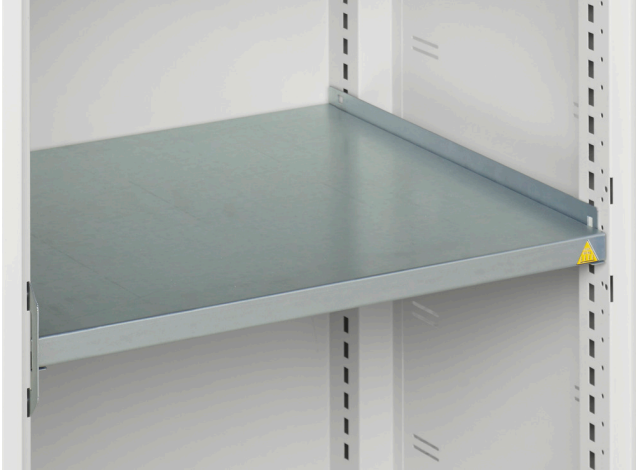

16926102. - verso wall / shelf cupboard

Short Description

verso wall / shelf cupboard with 1 shelf
WxDxH: 800x350x600mm

Product Images

Additional Information

Product material	Sheet steel
Product surface	Powder coated
Customs tariff number	94032080
Width mm	800
Depth mm	350
Height mm	600
Door type	Plain
Door height 1	525 mm
Product images	1953/195314/verso_sm_16926102.19_01.jpg

Product Options

Colour:	Light grey / Anthracite grey
	Light grey / Crimson red
	Light grey / Gentian blue
	Light grey / Light grey