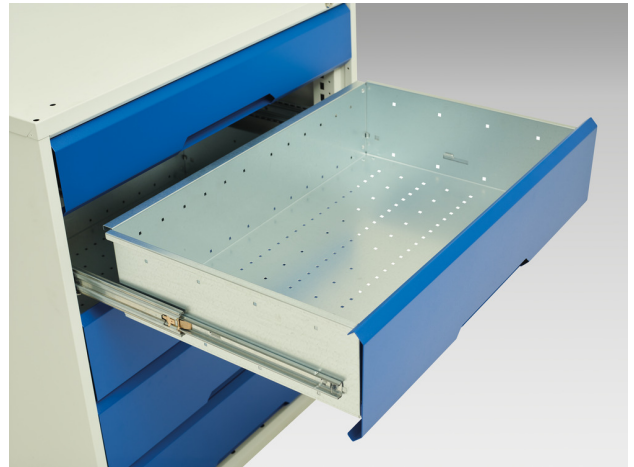

# 16926604. - verso kitted cupboard

## Short Description

verso kitted cupboard with 2 shelves, 1 drawer  
WxDxH: 1300x550x1000mm

## Additional Information

---

Product material	Sheet steel
Product surface	Powder coated
Customs tariff number	94032080
Width mm	1300
Depth mm	550
Height mm	1000
Door type	Plain
Door height 1	925 mm
Product images	1952/195232/verso_sm_16926604.19_01.jpg

## Product Options

---

Colour:	Light grey / Anthracite grey
	Light grey / Crimson red
	Light grey / Gentian blue
	Light grey / Light grey