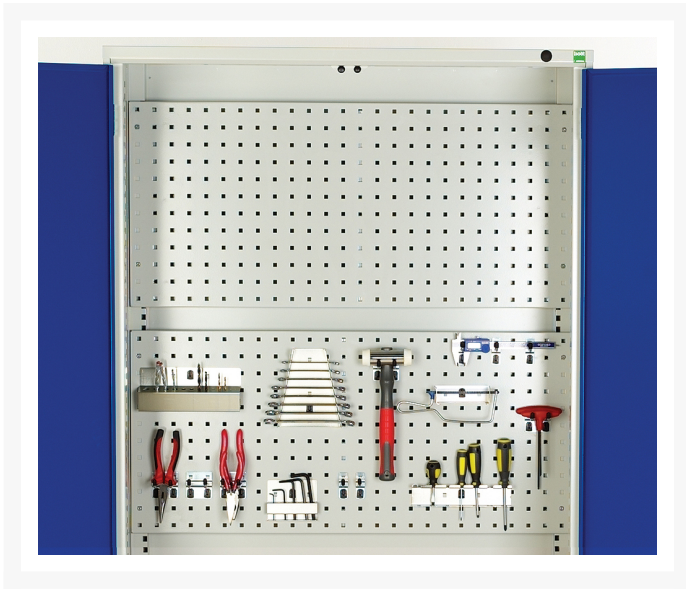

16926572. - verso kitted cupboard

Short Description

verso kitted cupboard with 1 shelf, 3 drw, backpnl, worktop
WxDxH: 1050x550x2000mm

Product Images

Additional Information

Product material	Sheet steel
Product surface	Powder coated
Customs tariff number	94032080
Width mm	1050
Depth mm	550
Height mm	2000
Drawer height 1	100 mm
Drawer 1 Internal Dimensions	mm x mm x mm
Drawer height 2	125 mm
Drawer 2 Internal Dimensions	mm x mm x mm
Drawer height 3	175 mm
Drawer 3 Internal Dimensions	mm x mm x mm
Door type	Plain
Door height 1	1925 mm
Product images	1952/195248/verso_sm_16926572.19_01.jpg

Product Options

Colour:	Light grey / Anthracite grey
---------	------------------------------

	Light grey / Crimson red
--	--------------------------

	Light grey / Gentian blue
--	---------------------------