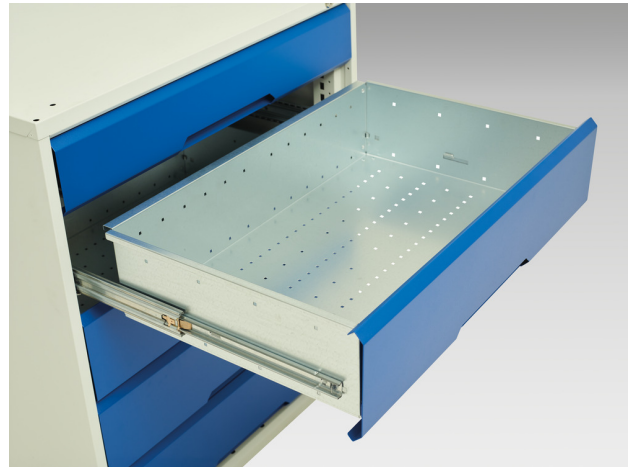

16926572. - verso kitted cupboard

Short Description

verso kitted cupboard with 1 shelf, 3 drw, backpnl, worktop
WxDxH: 1050x550x2000mm

Product Images

Additional Information

Product material	Sheet steel
Product surface	Powder coated
Customs tariff number	94032080
Width mm	1050
Depth mm	550
Height mm	2000
Drawer height 1	100 mm
Drawer 1 Internal Dimensions	mm x mm x mm
Drawer height 2	125 mm
Drawer 2 Internal Dimensions	mm x mm x mm
Drawer height 3	175 mm
Drawer 3 Internal Dimensions	mm x mm x mm
Door type	Plain
Door height 1	1925 mm
Product images	1952/195248/verso_sm_16926572.19_01.jpg

Product Options

Colour:	Light grey / Anthracite grey
---------	------------------------------

	Light grey / Crimson red
--	--------------------------

	Light grey / Gentian blue
--	---------------------------