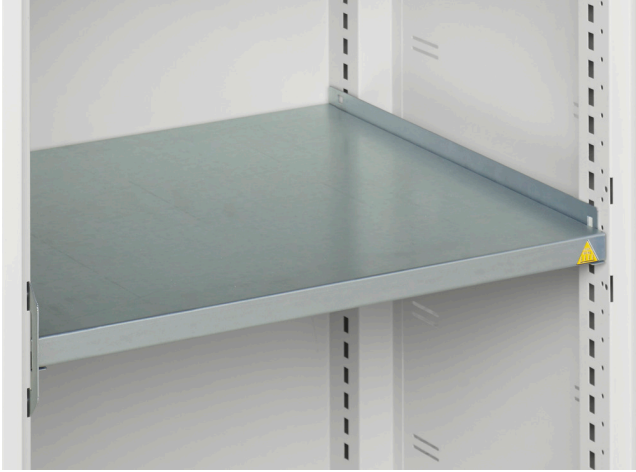

16926502. - verso compartment cupboard

Short Description

verso compartment cupboard with 28 compartments
WxDxH: 1050x350x1000mm

Product Images

Additional Information

Product material	Sheet steel
Product surface	Powder coated
Customs tariff number	94032080
Width mm	1050
Depth mm	350
Height mm	1000
Door type	Plain
Door height 1	925 mm
Product images	1952/195264/verso_sm_16926502.19_01.jpg

Product Options

Colour:	Light grey / Anthracite grey
	Light grey / Crimson red
	Light grey / Gentian blue
	Light grey / Light grey