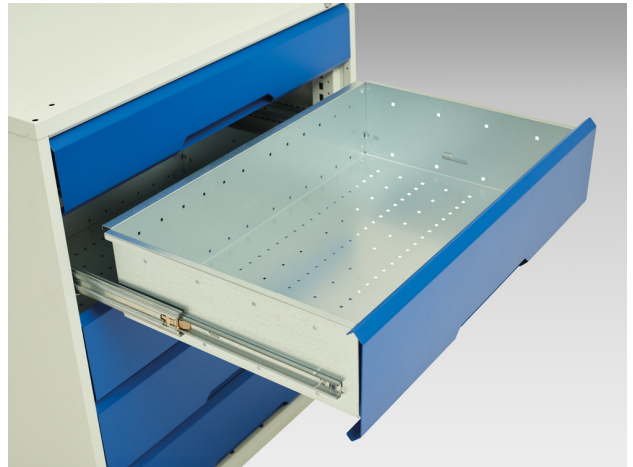

16926454. - verso kitted cupboard

Short Description

verso kitted cupboard with 1 shelf, 3 drawers
WxDxH: 800x550x1000mm

Product Images

Additional Information

| | |
|------------------------------|---|
| Product material | Sheet steel |
| Product surface | Powder coated |
| Customs tariff number | 94032080 |
| Width mm | 800 |
| Depth mm | 550 |
| Height mm | 1000 |
| Drawer height 1 | 100 mm |
| Drawer 1 Internal Dimensions | mm x mm x mm |
| Drawer height 2 | 125 mm |
| Drawer 2 Internal Dimensions | mm x mm x mm |
| Drawer height 3 | 175 mm |
| Drawer 3 Internal Dimensions | mm x mm x mm |
| Door type | Plain |
| Door height 1 | 925 mm |
| Product images | 1952/195275/verso_sm_16926454.19_01.jpg |

Product Options

| | |
|---------|------------------------------|
| Colour: | Light grey / Anthracite grey |
| | Light grey / Crimson red |
| | Light grey / Gentian blue |
| | Light grey / Light grey |