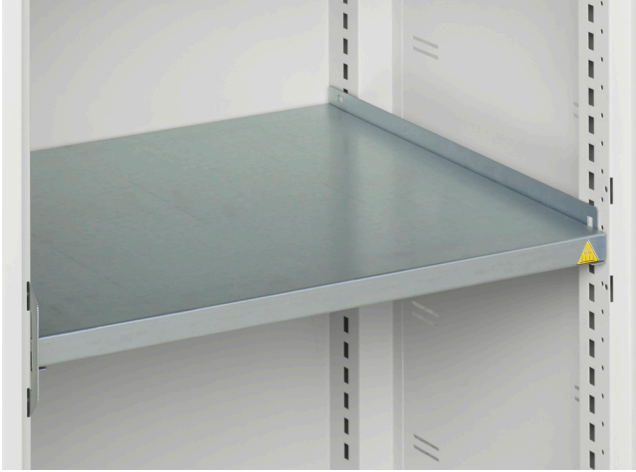

16926211. - verso wall / shelf cupboard

Short Description

verso wall / shelf cupboard with 2 shelves
WxDxH: 1050x350x900mm

Product Images

Additional Information

Product material	Sheet steel
Product surface	Powder coated
Customs tariff number	94032080
Width mm	1050
Depth mm	350
Height mm	900
Door type	Plain
Door height 1	825 mm
Product images	1953/195303/verso_sm_16926211.19_01.jpg

Product Options

Colour:	Light grey / Anthracite grey
	Light grey / Crimson red
	Light grey / Gentian blue
	Light grey / Light grey