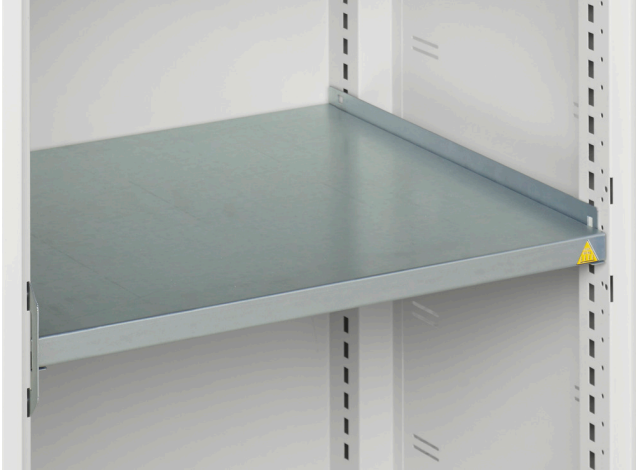

16926114. - verso wall / shelf cupboard

Short Description

verso wall / shelf cupboard with 2 shelves
WxDxH: 800x350x1000mm

Product Images

Additional Information

Product material	Sheet steel
Product surface	Powder coated
Customs tariff number	94032080
Width mm	800
Depth mm	350
Height mm	1000
Door type	Plain
Door height 1	925 mm
Product images	1953/195311/verso_sm_16926114.19_01.jpg

Product Options

Colour:	Light grey / Anthracite grey
	Light grey / Crimson red
	Light grey / Gentian blue
	Light grey / Light grey