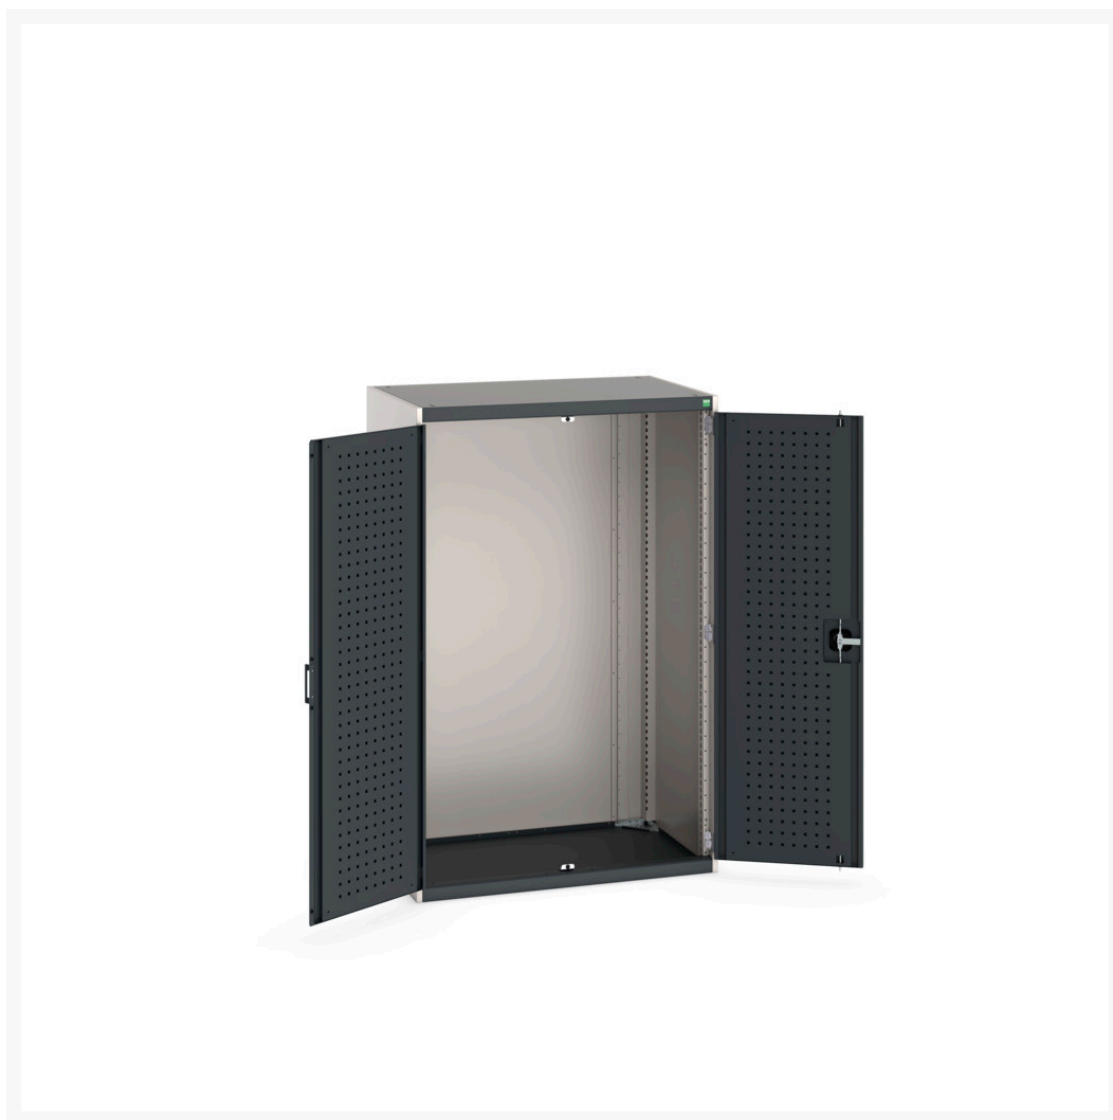

40021065. - cubio cupboard

Short Description

cubio cupboard with perfo doors
WxDxH: 1050x650x1600mm

Product Images

Additional Information

Product material	Sheet steel
Product surface	Powder coated
Customs tariff number	94032080
Width mm	1050
Depth mm	650
Height mm	1600
Door type	Perfo
Product images	9325/93253/cubio_sm_40021065.19_02.jpg

Product Options

Colour:	Anthracite grey / Anthracite grey
	Light grey / Anthracite grey
	Light grey / Crimson red
	Light grey / Gentian blue
	Light grey / Light grey