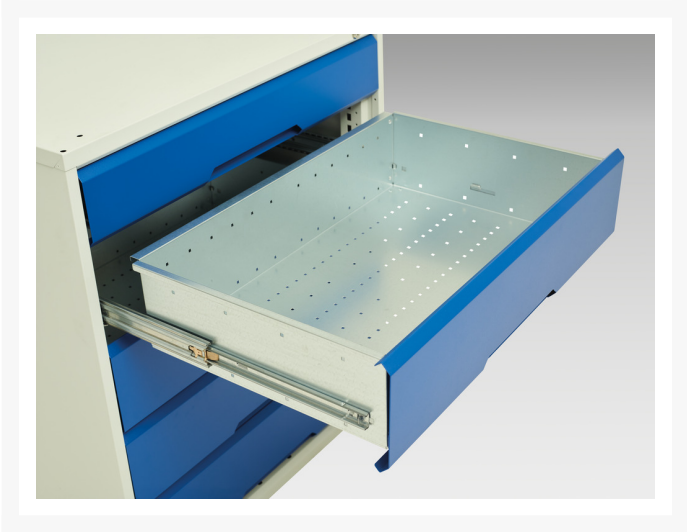

16921904. - verso pedestal bench

Short Description

verso pedestal bench with 7 drawer 800W cab & mpx worktop
WxDxH: 1500x600x930mm

Product Images

Additional Information

Product material	Sheet steel
Product surface	Powder coated
Customs tariff number	94032080
Width mm	1500
Depth mm	600
Height mm	930
Drawer height 1	100 mm
Drawer 1 Internal Dimensions	mm x mm x mm
Drawer height 2	100 mm
Drawer 2 Internal Dimensions	mm x mm x mm
Drawer height 3	100 mm
Drawer 3 Internal Dimensions	mm x mm x mm
Drawer height 4	100 mm
Drawer 4 Internal Dimensions	mm x mm x mm
Drawer height 5	125 mm
Drawer 5 Internal Dimensions	mm x mm x mm
Drawer height 6	125 mm
Drawer 6 Internal Dimensions	mm x mm x mm
Drawer height 7	175 mm
Drawer 7 Internal Dimensions	mm x mm x mm
Product images	1955/195507/verso_w_16921904.19_01.jpg

Product Options

Colour: Light grey / Anthracite grey

Light grey / Crimson red

Light grey / Gentian blue

Light grey / Light grey