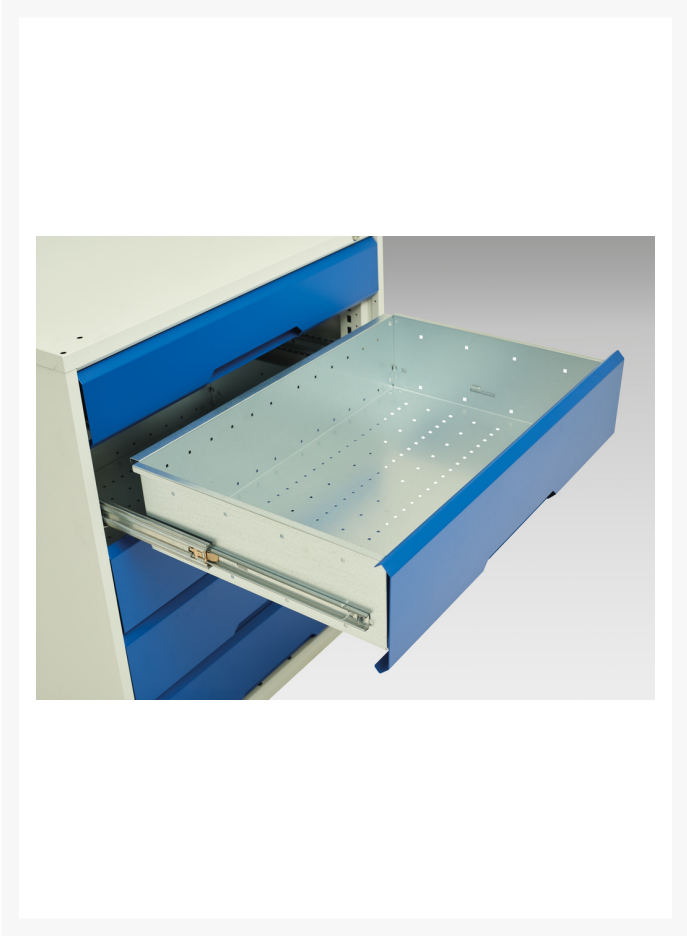

16921902. - verso pedestal bench

Short Description

verso pedestal bench with 2 drawers/cbd 525W cab & mpx top
WxDxH: 1500x600x930mm

Product Images

Additional Information

Product material	Sheet steel
Product surface	Powder coated
Customs tariff number	94032080
Width mm	1500
Depth mm	600
Height mm	930
Drawer height 1	125 mm
Drawer 1 Internal Dimensions	mm x mm x mm
Drawer height 2	175 mm
Drawer 2 Internal Dimensions	mm x mm x mm
Door height 1	500 mm
Product images	1955/195508/verso_w_16921902.19_01.jpg

Product Options

Colour: Light grey / Anthracite grey

Light grey / Crimson red

Light grey / Gentian blue

Light grey / Light grey