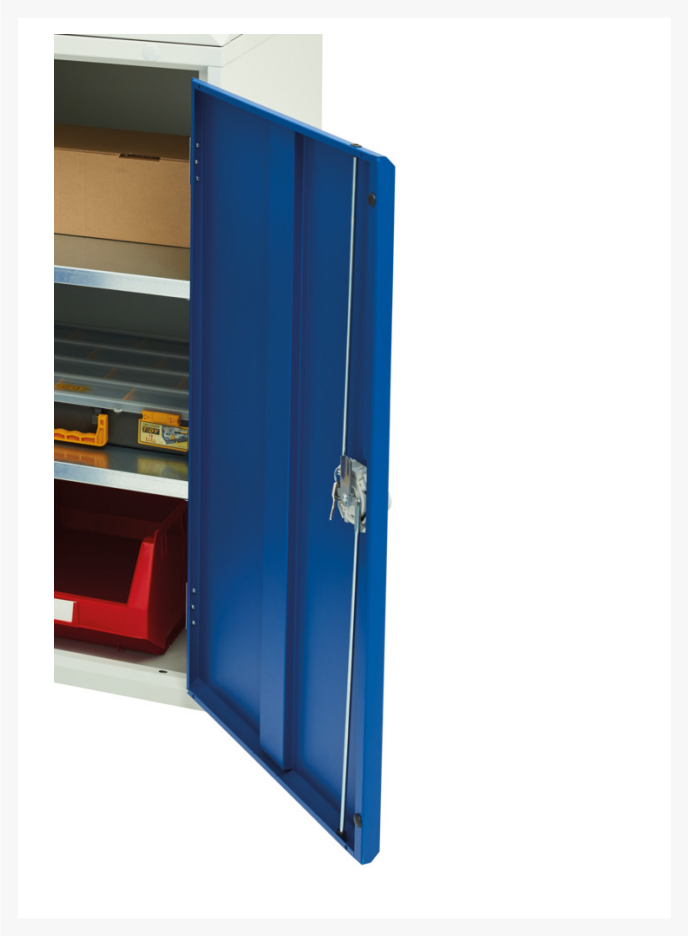

16921902. - verso pedestal bench

Short Description

verso pedestal bench with 2 drawers/cbd 525W cab & mpx top
WxDxH: 1500x600x930mm

Product Images

Additional Information

Product material	Sheet steel
Product surface	Powder coated
Customs tariff number	94032080
Width mm	1500
Depth mm	600
Height mm	930
Drawer height 1	125 mm
Drawer 1 Internal Dimensions	mm x mm x mm
Drawer height 2	175 mm
Drawer 2 Internal Dimensions	mm x mm x mm
Door height 1	500 mm
Product images	1955/195508/verso_w_16921902.19_01.jpg

Product Options

Colour: Light grey / Anthracite grey

Light grey / Crimson red

Light grey / Gentian blue

Light grey / Light grey