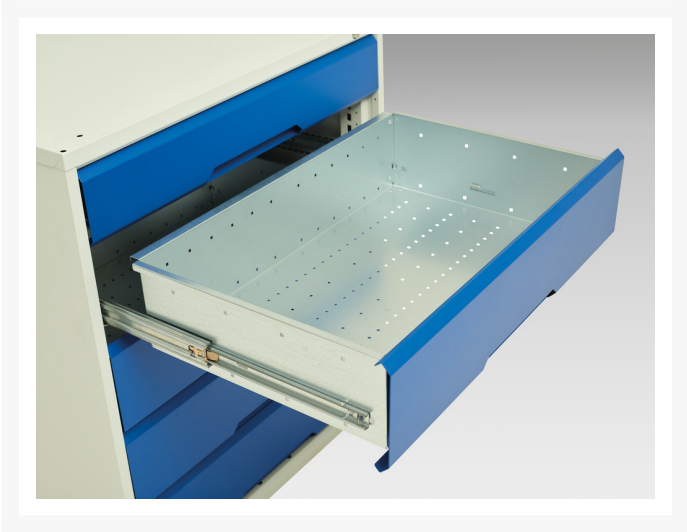

16921901. - verso pedestal bench

Short Description

verso pedestal bench with 7 drawer 525W cab & mpx worktop
WxDxH: 1500x600x930mm

Product Images

Additional Information

Product material	Sheet steel
Product surface	Powder coated
Customs tariff number	94032080
Width mm	1500
Depth mm	600
Height mm	930
Drawer height 1	100 mm
Drawer 1 Internal Dimensions	mm x mm x mm
Drawer height 2	100 mm
Drawer 2 Internal Dimensions	mm x mm x mm
Drawer height 3	100 mm
Drawer 3 Internal Dimensions	mm x mm x mm
Drawer height 4	100 mm
Drawer 4 Internal Dimensions	mm x mm x mm
Drawer height 5	125 mm
Drawer 5 Internal Dimensions	mm x mm x mm
Drawer height 6	125 mm
Drawer 6 Internal Dimensions	mm x mm x mm
Drawer height 7	175 mm
Drawer 7 Internal Dimensions	mm x mm x mm
Product images	1955/195509/verso_w_16921901.19_01.jpg

Product Options

Colour: Light grey / Anthracite grey

Light grey / Crimson red

Light grey / Gentian blue

Light grey / Light grey