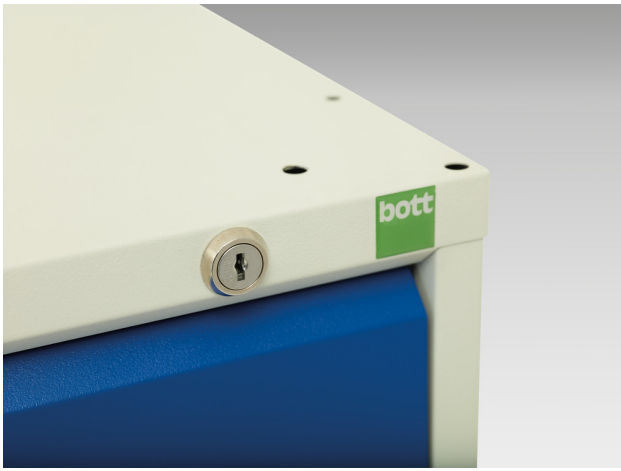

16927154. - verso maintenance trolley

Short Description

verso maintenance trolley with 6 drawers, door and mpx top
WxDxH: 1300x600x980mm

Product Images

Additional Information

Product material	Sheet steel
Product surface	Powder coated
Customs tariff number	94032080
Width mm	1300
Depth mm	600
Height mm	980
Drawer height 1	100 mm
Drawer 1 Internal Dimensions	mm x mm x mm
Drawer height 2	100 mm
Drawer 2 Internal Dimensions	mm x mm x mm
Drawer height 3	100 mm
Drawer 3 Internal Dimensions	mm x mm x mm
Drawer height 4	125 mm
Drawer 4 Internal Dimensions	mm x mm x mm
Drawer height 5	125 mm
Drawer 5 Internal Dimensions	mm x mm x mm
Drawer height 6	175 mm
Drawer 6 Internal Dimensions	mm x mm x mm
Door type	Plain
Product images	1953/195351/verso_slr_16927154.19_01.jpg

Product Options

Colour:	Light grey / Anthracite grey
---------	------------------------------

	Light grey / Crimson red
--	--------------------------

	Light grey / Gentian blue
--	---------------------------

	Light grey / Light grey
--	-------------------------