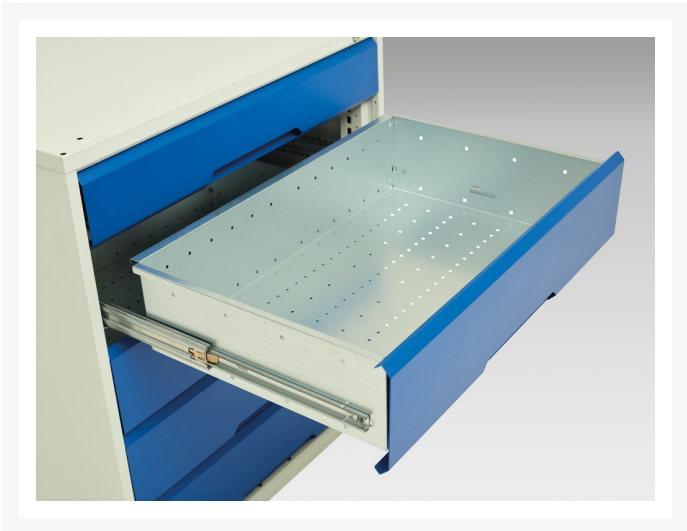

16927152. - verso maintenance trolley

Short Description

verso maintenance trolley with 5 drawers, door and top tray
WxDxH: 1300x550x965mm

Product Images

Additional Information

Product material	Sheet steel
Product surface	Powder coated
Customs tariff number	94032080
Width mm	1300
Depth mm	550
Height mm	965
Drawer height 1	100 mm
Drawer 1 Internal Dimensions	mm x mm x mm
Drawer height 2	100 mm
Drawer 2 Internal Dimensions	mm x mm x mm
Drawer height 3	175 mm
Drawer 3 Internal Dimensions	mm x mm x mm
Drawer height 4	175 mm
Drawer 4 Internal Dimensions	mm x mm x mm
Drawer height 5	175 mm
Drawer 5 Internal Dimensions	mm x mm x mm
Door type	Plain
Product images	1953/195353/verso_slr_16927152.19_01.jpg

Product Options

Colour:	Light grey / Anthracite grey
	Light grey / Crimson red
	Light grey / Gentian blue
	Light grey / Light grey