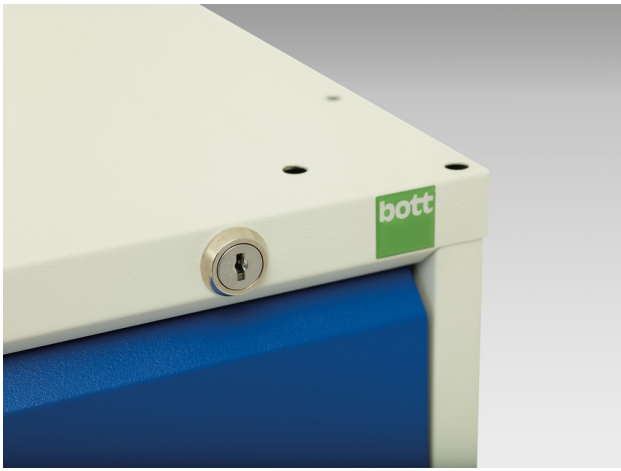

# 16927151. - verso maintenance trolley

## Short Description

verso maintenance trolley with 5 drawers, door and mpx top  
WxDxH: 1300x600x980mm

## Additional Information

---

Product material	Sheet steel
Product surface	Powder coated
Customs tariff number	94032080
Width mm	1300
Depth mm	600
Height mm	980
Drawer height 1	100 mm
Drawer 1 Internal Dimensions	mm x mm x mm
Drawer height 2	100 mm
Drawer 2 Internal Dimensions	mm x mm x mm
Drawer height 3	175 mm
Drawer 3 Internal Dimensions	mm x mm x mm
Drawer height 4	175 mm
Drawer 4 Internal Dimensions	mm x mm x mm
Drawer height 5	175 mm
Drawer 5 Internal Dimensions	mm x mm x mm
Door type	Plain
Product images	1953/195354/verso_slr_16927151.19_01.jpg

## Product Options

---

Colour:	Light grey / Anthracite grey
	Light grey / Crimson red
	Light grey / Gentian blue
	Light grey / Light grey