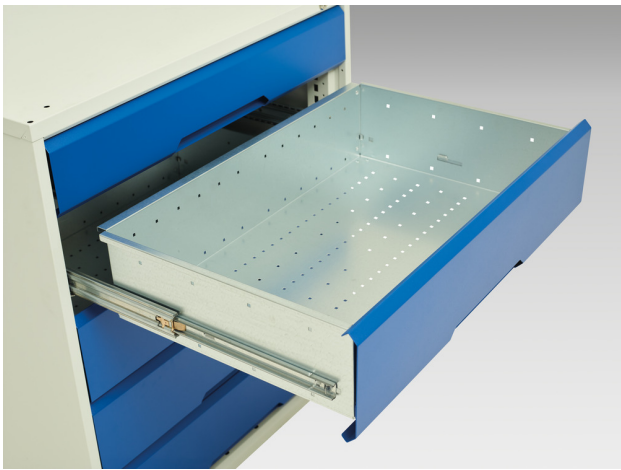

# 16927151. - verso maintenance trolley

## Short Description

verso maintenance trolley with 5 drawers, door and mpx top  
WxDxH: 1300x600x980mm

## Additional Information

---

Product material	Sheet steel
Product surface	Powder coated
Customs tariff number	94032080
Width mm	1300
Depth mm	600
Height mm	980
Drawer height 1	100 mm
Drawer 1 Internal Dimensions	mm x mm x mm
Drawer height 2	100 mm
Drawer 2 Internal Dimensions	mm x mm x mm
Drawer height 3	175 mm
Drawer 3 Internal Dimensions	mm x mm x mm
Drawer height 4	175 mm
Drawer 4 Internal Dimensions	mm x mm x mm
Drawer height 5	175 mm
Drawer 5 Internal Dimensions	mm x mm x mm
Door type	Plain
Product images	1953/195354/verso_slr_16927151.19_01.jpg

## Product Options

---

Colour:	Light grey / Anthracite grey
	Light grey / Crimson red
	Light grey / Gentian blue
	Light grey / Light grey