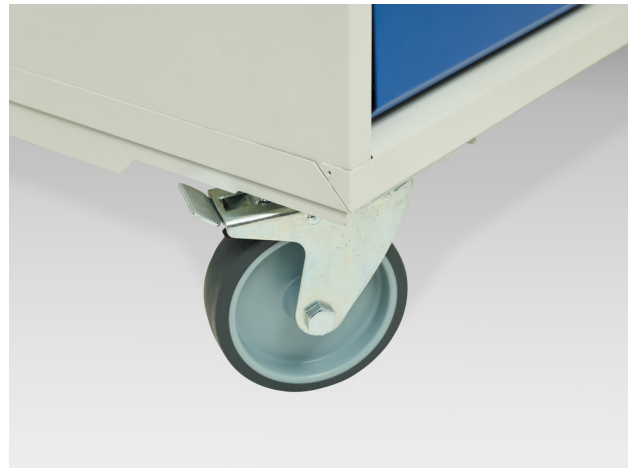

# 16927151. - verso maintenance trolley

## Short Description

verso maintenance trolley with 5 drawers, door and mpx top  
WxDxH: 1300x600x980mm

## Additional Information

---

Product material	Sheet steel
Product surface	Powder coated
Customs tariff number	94032080
Width mm	1300
Depth mm	600
Height mm	980
Drawer height 1	100 mm
Drawer 1 Internal Dimensions	mm x mm x mm
Drawer height 2	100 mm
Drawer 2 Internal Dimensions	mm x mm x mm
Drawer height 3	175 mm
Drawer 3 Internal Dimensions	mm x mm x mm
Drawer height 4	175 mm
Drawer 4 Internal Dimensions	mm x mm x mm
Drawer height 5	175 mm
Drawer 5 Internal Dimensions	mm x mm x mm
Door type	Plain
Product images	1953/195354/verso_slr_16927151.19_01.jpg