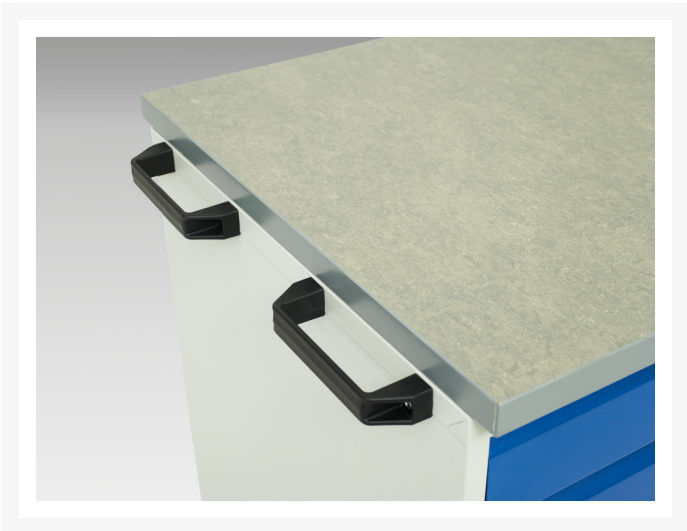

16927140. - verso maintenance trolley

Short Description

verso maintenance trolley with 2 doors, 2 shelves and lino top
WxDxH: 1050x600x980mm

Product Images

Additional Information

Product material	Sheet steel
Product surface	Powder coated
Customs tariff number	94032080
Width mm	1050
Depth mm	600
Height mm	980
Door type	Plain
Door height 1	725 mm
Product images	1953/195358/verso_slr_16927140.19_01.jpg

Product Options

Colour:	Light grey / Anthracite grey
	Light grey / Crimson red
	Light grey / Gentian blue
	Light grey / Light grey