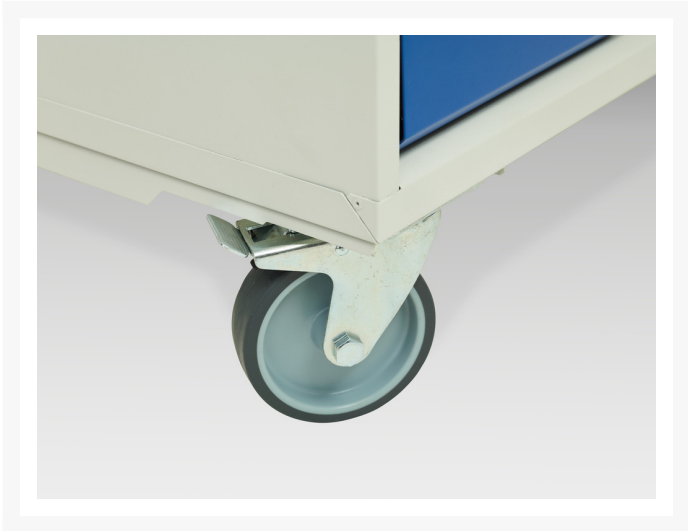

16927140. - verso maintenance trolley

Short Description

verso maintenance trolley with 2 doors, 2 shelves and lino top
WxDxH: 1050x600x980mm

Product Images

Additional Information

Product material	Sheet steel
Product surface	Powder coated
Customs tariff number	94032080
Width mm	1050
Depth mm	600
Height mm	980
Door type	Plain
Door height 1	725 mm
Product images	1953/195358/verso_slr_16927140.19_01.jpg

Product Options

Colour:	Light grey / Anthracite grey
	Light grey / Crimson red
	Light grey / Gentian blue
	Light grey / Light grey