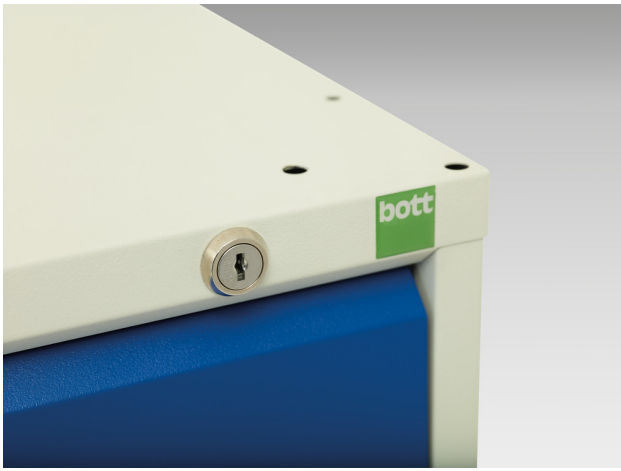

16927127. - verso maintenance trolley

Short Description

verso maintenance trolley with 7 drawers, door and mpx top
WxDxH: 1050x600x980mm

Product Images

Additional Information

Product material	Sheet steel
Product surface	Powder coated
Customs tariff number	94032080
Width mm	1050
Depth mm	600
Height mm	980
Drawer height 1	100 mm
Drawer 1 Internal Dimensions	mm x mm x mm
Drawer height 2	100 mm
Drawer 2 Internal Dimensions	mm x mm x mm
Drawer height 3	100 mm
Drawer 3 Internal Dimensions	mm x mm x mm
Drawer height 4	100 mm
Drawer 4 Internal Dimensions	mm x mm x mm
Drawer height 5	100 mm
Drawer 5 Internal Dimensions	mm x mm x mm
Drawer height 6	100 mm
Drawer 6 Internal Dimensions	mm x mm x mm
Drawer height 7	125 mm
Drawer 7 Internal Dimensions	mm x mm x mm
Door type	Plain
Door height 1	725 mm
Product images	1953/195360/verso_slr_16927127.19_01.jpg

Product Options

Colour:	Light grey / Anthracite grey
---------	------------------------------

	Light grey / Crimson red
--	--------------------------

	Light grey / Gentian blue
--	---------------------------

	Light grey / Light grey
--	-------------------------