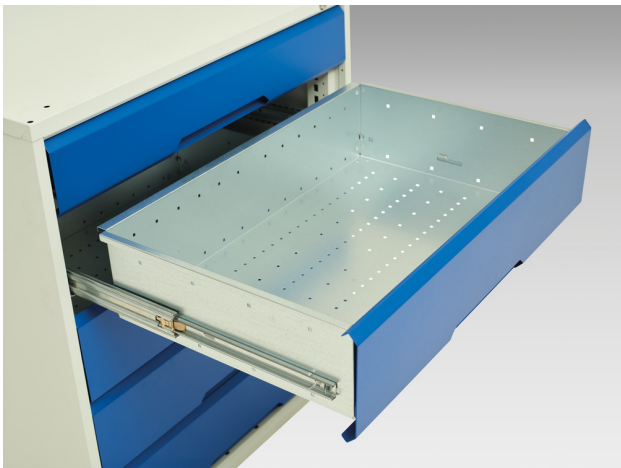

16927127. - verso maintenance trolley

Short Description

verso maintenance trolley with 7 drawers, door and mpx top
WxDxH: 1050x600x980mm

Product Images

Additional Information

Product material	Sheet steel
Product surface	Powder coated
Customs tariff number	94032080
Width mm	1050
Depth mm	600
Height mm	980
Drawer height 1	100 mm
Drawer 1 Internal Dimensions	mm x mm x mm
Drawer height 2	100 mm
Drawer 2 Internal Dimensions	mm x mm x mm
Drawer height 3	100 mm
Drawer 3 Internal Dimensions	mm x mm x mm
Drawer height 4	100 mm
Drawer 4 Internal Dimensions	mm x mm x mm
Drawer height 5	100 mm
Drawer 5 Internal Dimensions	mm x mm x mm
Drawer height 6	100 mm
Drawer 6 Internal Dimensions	mm x mm x mm
Drawer height 7	125 mm
Drawer 7 Internal Dimensions	mm x mm x mm
Door type	Plain
Door height 1	725 mm
Product images	1953/195360/verso_slr_16927127.19_01.jpg

Product Options

Colour:	Light grey / Anthracite grey
---------	------------------------------

	Light grey / Crimson red
--	--------------------------

	Light grey / Gentian blue
--	---------------------------