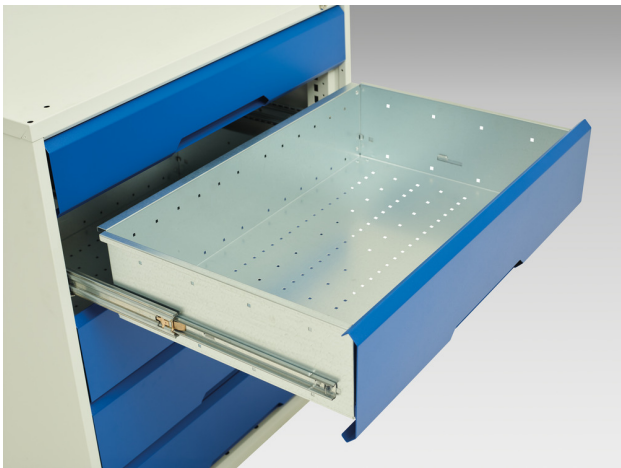

16927126. - verso maintenance trolley

Short Description

verso maintenance trolley with 7 drawers, door and lino top
WxDxH: 1050x600x980mm

Product Images

Additional Information

Product material	Sheet steel
Product surface	Powder coated
Customs tariff number	94032080
Width mm	1050
Depth mm	600
Height mm	980
Drawer height 1	100 mm
Drawer 1 Internal Dimensions	mm x mm x mm
Drawer height 2	100 mm
Drawer 2 Internal Dimensions	mm x mm x mm
Drawer height 3	100 mm
Drawer 3 Internal Dimensions	mm x mm x mm
Drawer height 4	100 mm
Drawer 4 Internal Dimensions	mm x mm x mm
Drawer height 5	100 mm
Drawer 5 Internal Dimensions	mm x mm x mm
Drawer height 6	100 mm
Drawer 6 Internal Dimensions	mm x mm x mm
Drawer height 7	125 mm
Drawer 7 Internal Dimensions	mm x mm x mm
Door type	Plain
Door height 1	725 mm
Product images	1953/195361/verso_slr_16927126.19_01.jpg

Product Options

Colour:	Light grey / Anthracite grey
---------	------------------------------

	Light grey / Crimson red
--	--------------------------

	Light grey / Gentian blue
--	---------------------------