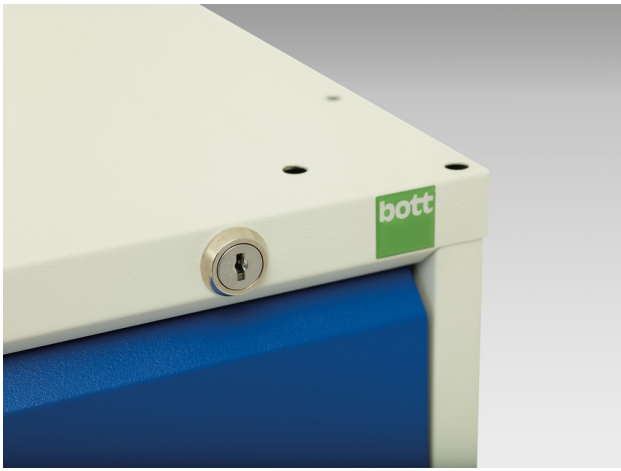

16927126. - verso maintenance trolley

Short Description

verso maintenance trolley with 7 drawers, door and lino top
WxDxH: 1050x600x980mm

Product Images

Additional Information

Product material	Sheet steel
Product surface	Powder coated
Customs tariff number	94032080
Width mm	1050
Depth mm	600
Height mm	980
Drawer height 1	100 mm
Drawer 1 Internal Dimensions	mm x mm x mm
Drawer height 2	100 mm
Drawer 2 Internal Dimensions	mm x mm x mm
Drawer height 3	100 mm
Drawer 3 Internal Dimensions	mm x mm x mm
Drawer height 4	100 mm
Drawer 4 Internal Dimensions	mm x mm x mm
Drawer height 5	100 mm
Drawer 5 Internal Dimensions	mm x mm x mm
Drawer height 6	100 mm
Drawer 6 Internal Dimensions	mm x mm x mm
Drawer height 7	125 mm
Drawer 7 Internal Dimensions	mm x mm x mm
Door type	Plain
Door height 1	725 mm
Product images	1953/195361/verso_slr_16927126.19_01.jpg

Product Options

Colour:	Light grey / Anthracite grey
---------	------------------------------

	Light grey / Crimson red
--	--------------------------

	Light grey / Gentian blue
--	---------------------------

	Light grey / Light grey
--	-------------------------