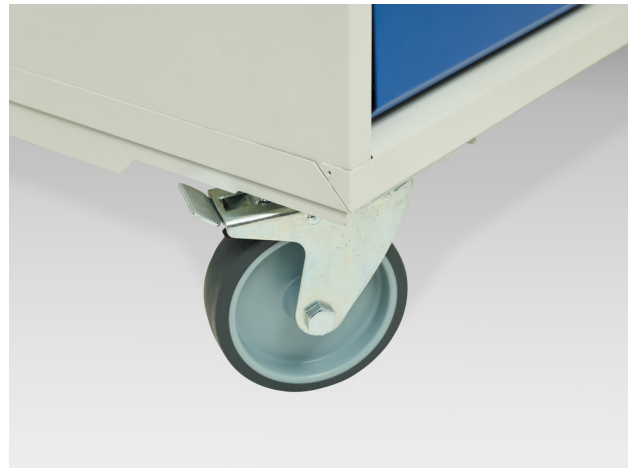

16927126. - verso maintenance trolley

Short Description

verso maintenance trolley with 7 drawers, door and lino top
WxDxH: 1050x600x980mm

Product Images

Additional Information

Product material	Sheet steel
Product surface	Powder coated
Customs tariff number	94032080
Width mm	1050
Depth mm	600
Height mm	980
Drawer height 1	100 mm
Drawer 1 Internal Dimensions	mm x mm x mm
Drawer height 2	100 mm
Drawer 2 Internal Dimensions	mm x mm x mm
Drawer height 3	100 mm
Drawer 3 Internal Dimensions	mm x mm x mm
Drawer height 4	100 mm
Drawer 4 Internal Dimensions	mm x mm x mm
Drawer height 5	100 mm
Drawer 5 Internal Dimensions	mm x mm x mm
Drawer height 6	100 mm
Drawer 6 Internal Dimensions	mm x mm x mm
Drawer height 7	125 mm
Drawer 7 Internal Dimensions	mm x mm x mm
Door type	Plain
Door height 1	725 mm
Product images	1953/195361/verso_slr_16927126.19_01.jpg

Product Options

Colour:	Light grey / Anthracite grey
---------	------------------------------

	Light grey / Crimson red
--	--------------------------

	Light grey / Gentian blue
--	---------------------------