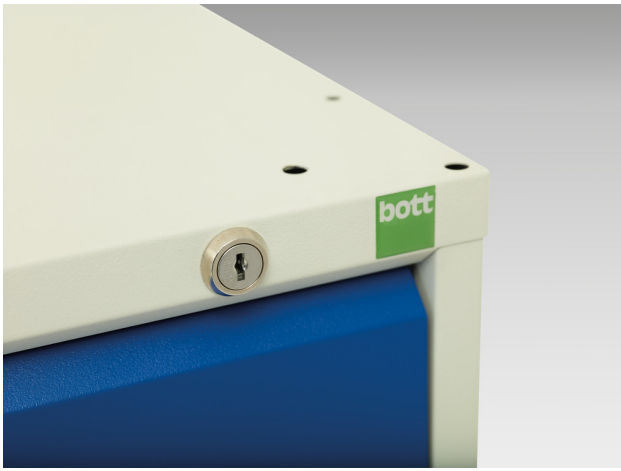

16927124. - verso maintenance trolley

Short Description

verso maintenance trolley with 6 drawers, door and mpx top
WxDxH: 1050x600x980mm

Product Images

Additional Information

Product material	Sheet steel
Product surface	Powder coated
Width mm	1050
Depth mm	600
Height mm	980
Drawer height 1	100 mm
Drawer 1 Internal Dimensions	mm x mm x mm
Drawer height 2	100 mm
Drawer 2 Internal Dimensions	mm x mm x mm
Drawer height 3	100 mm
Drawer 3 Internal Dimensions	mm x mm x mm
Drawer height 4	125 mm
Drawer 4 Internal Dimensions	mm x mm x mm
Drawer height 5	125 mm
Drawer 5 Internal Dimensions	mm x mm x mm
Drawer height 6	175 mm
Drawer 6 Internal Dimensions	mm x mm x mm
Door type	Plain
Door height 1	725 mm
Product images	1953/195363/verso_slr_16927124.19_01.jpg

Product Options

Colour:	Light grey / Anthracite grey
---------	------------------------------

	Light grey / Crimson red
--	--------------------------

	Light grey / Gentian blue
--	---------------------------

	Light grey / Light grey
--	-------------------------