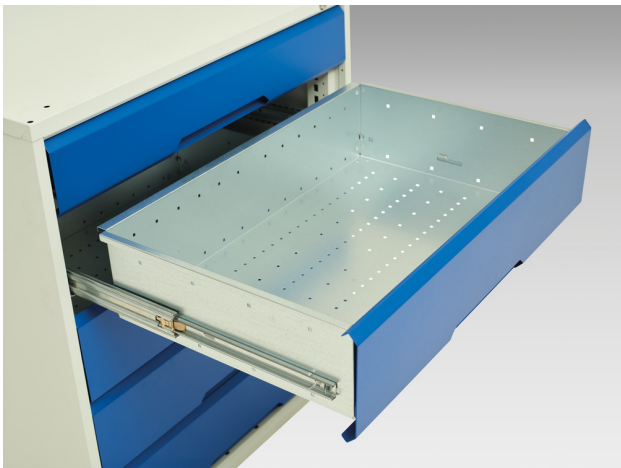

16927124. - verso maintenance trolley

Short Description

verso maintenance trolley with 6 drawers, door and mpx top
WxDxH: 1050x600x980mm

Product Images

Additional Information

Product material	Sheet steel
Product surface	Powder coated
Width mm	1050
Depth mm	600
Height mm	980
Drawer height 1	100 mm
Drawer 1 Internal Dimensions	mm x mm x mm
Drawer height 2	100 mm
Drawer 2 Internal Dimensions	mm x mm x mm
Drawer height 3	100 mm
Drawer 3 Internal Dimensions	mm x mm x mm
Drawer height 4	125 mm
Drawer 4 Internal Dimensions	mm x mm x mm
Drawer height 5	125 mm
Drawer 5 Internal Dimensions	mm x mm x mm
Drawer height 6	175 mm
Drawer 6 Internal Dimensions	mm x mm x mm
Door type	Plain
Door height 1	725 mm
Product images	1953/195363/verso_slr_16927124.19_01.jpg

Product Options

Colour:	Light grey / Anthracite grey
---------	------------------------------

	Light grey / Crimson red
--	--------------------------

	Light grey / Gentian blue
--	---------------------------