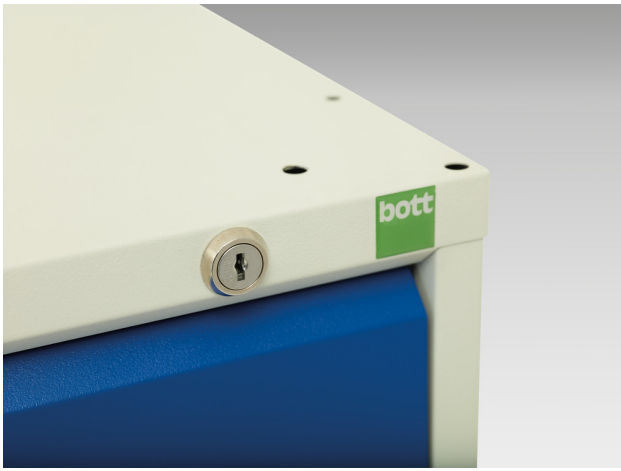

16927123. - verso maintenance trolley

Short Description

verso maintenance trolley with 6 drawers, door and lino top
WxDxH: 1050x600x980mm

Product Images

Additional Information

Product material	Sheet steel
Product surface	Powder coated
Customs tariff number	94032080
Width mm	1050
Depth mm	600
Height mm	980
Drawer height 1	100 mm
Drawer 1 Internal Dimensions	mm x mm x mm
Drawer height 2	100 mm
Drawer 2 Internal Dimensions	mm x mm x mm
Drawer height 3	100 mm
Drawer 3 Internal Dimensions	mm x mm x mm
Drawer height 4	125 mm
Drawer 4 Internal Dimensions	mm x mm x mm
Drawer height 5	125 mm
Drawer 5 Internal Dimensions	mm x mm x mm
Drawer height 6	175 mm
Drawer 6 Internal Dimensions	mm x mm x mm
Door type	Plain
Door height 1	725 mm
Product images	1953/195364/verso_slr_16927123.19_01.jpg

Product Options

Colour:	Light grey / Anthracite grey
---------	------------------------------

	Light grey / Crimson red
--	--------------------------

	Light grey / Gentian blue
--	---------------------------

	Light grey / Light grey
--	-------------------------