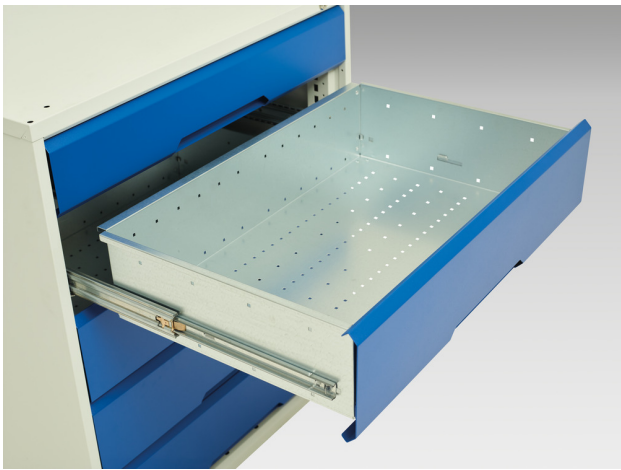

16927123. - verso maintenance trolley

Short Description

verso maintenance trolley with 6 drawers, door and lino top
WxDxH: 1050x600x980mm

Product Images

Additional Information

Product material	Sheet steel
Product surface	Powder coated
Customs tariff number	94032080
Width mm	1050
Depth mm	600
Height mm	980
Drawer height 1	100 mm
Drawer 1 Internal Dimensions	mm x mm x mm
Drawer height 2	100 mm
Drawer 2 Internal Dimensions	mm x mm x mm
Drawer height 3	100 mm
Drawer 3 Internal Dimensions	mm x mm x mm
Drawer height 4	125 mm
Drawer 4 Internal Dimensions	mm x mm x mm
Drawer height 5	125 mm
Drawer 5 Internal Dimensions	mm x mm x mm
Drawer height 6	175 mm
Drawer 6 Internal Dimensions	mm x mm x mm
Door type	Plain
Door height 1	725 mm
Product images	1953/195364/verso_slr_16927123.19_01.jpg

Product Options

Colour:	Light grey / Anthracite grey
---------	------------------------------

	Light grey / Crimson red
--	--------------------------

	Light grey / Gentian blue
--	---------------------------