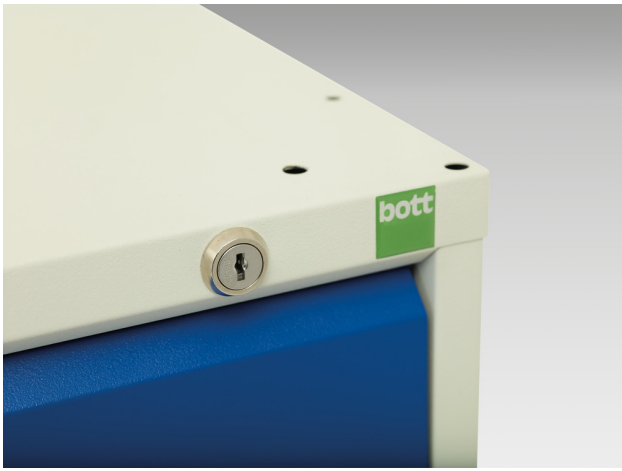

16927062. - verso mobile cabinet

Short Description

verso mobile cabinet with 2 doors, shelf and lino top
WxDxH: 1050x600x980mm

Product Images

Additional Information

Product material	Sheet steel
Product surface	Powder coated
Customs tariff number	94032080
Width mm	1050
Depth mm	600
Height mm	980
Door height 1	725 mm
Product images	1953/195373/verso_slr_16927062.19_01.jpg

Product Options

Colour:	Light grey / Anthracite grey
	Light grey / Crimson red
	Light grey / Gentian blue
	Light grey / Light grey