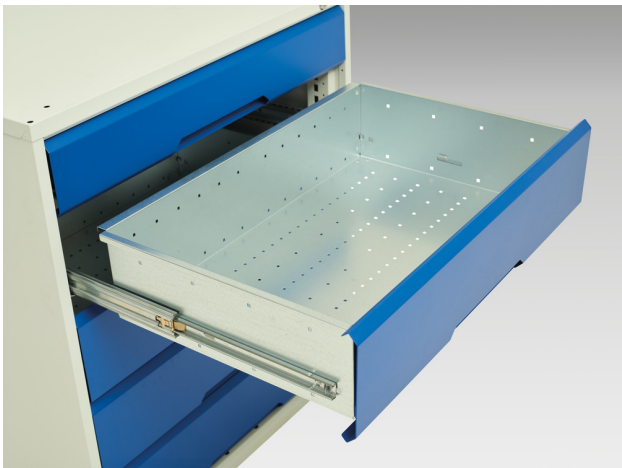

16927062. - verso mobile cabinet

Short Description

verso mobile cabinet with 2 doors, shelf and lino top
WxDxH: 1050x600x980mm

Product Images

Additional Information

Product material	Sheet steel
Product surface	Powder coated
Customs tariff number	94032080
Width mm	1050
Depth mm	600
Height mm	980
Door height 1	725 mm
Product images	1953/195373/verso_slr_16927062.19_01.jpg

Product Options

Colour:	Light grey / Anthracite grey
	Light grey / Crimson red
	Light grey / Gentian blue
	Light grey / Light grey