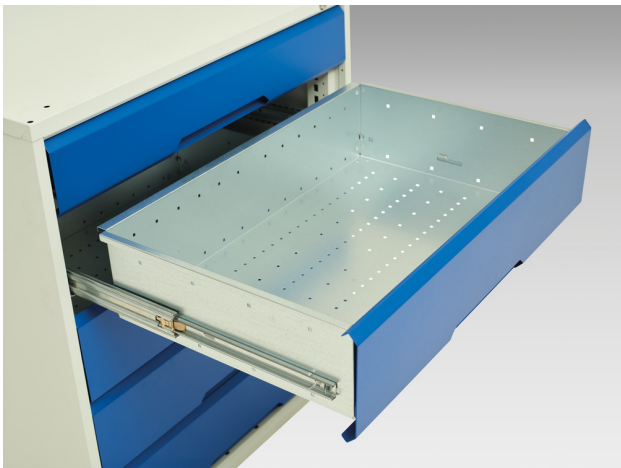

# 16927058. - verso mobile cabinet

## Short Description

verso mobile cabinet with 7 drawers and top tray  
WxDxH: 1050x550x965mm

## Additional Information

---

Product material	Sheet steel
Product surface	Powder coated
Customs tariff number	94032080
Width mm	1050
Depth mm	550
Height mm	965
Drawer height 1	100 mm
Drawer 1 Internal Dimensions	mm x mm x mm
Drawer height 2	100 mm
Drawer 2 Internal Dimensions	mm x mm x mm
Drawer height 3	100 mm
Drawer 3 Internal Dimensions	mm x mm x mm
Drawer height 4	100 mm
Drawer 4 Internal Dimensions	mm x mm x mm
Drawer height 5	100 mm
Drawer 5 Internal Dimensions	mm x mm x mm
Drawer height 6	100 mm
Drawer 6 Internal Dimensions	mm x mm x mm
Drawer height 7	125 mm
Drawer 7 Internal Dimensions	mm x mm x mm
Product images	1953/195377/verso_slr_16927058.19_01.jpg

## Product Options

---

Colour: Light grey / Anthracite grey

Light grey / Crimson red

Light grey / Gentian blue

Light grey / Light grey