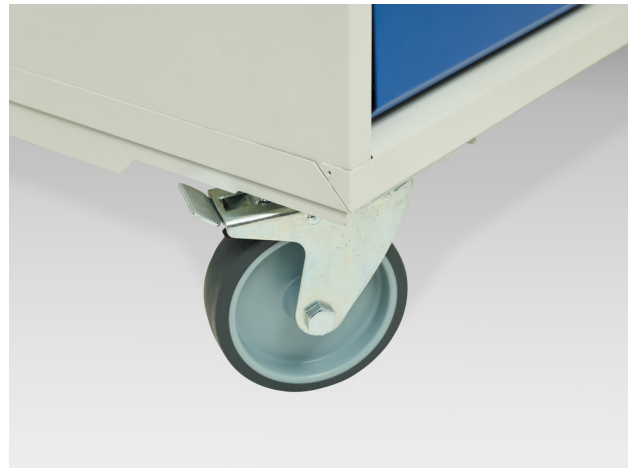

16927055. - verso mobile cabinet

Short Description

verso mobile cabinet with 6 drawers and top tray

WxDxH: 1050x550x965mm

Product Images

Additional Information

Product material	Sheet steel
Product surface	Powder coated
Customs tariff number	94032080
Width mm	1050
Depth mm	550
Height mm	965
Drawer height 1	100 mm
Drawer 1 Internal Dimensions	mm x mm x mm
Drawer height 2	100 mm
Drawer 2 Internal Dimensions	mm x mm x mm
Drawer height 3	100 mm
Drawer 3 Internal Dimensions	mm x mm x mm
Drawer height 4	125 mm
Drawer 4 Internal Dimensions	mm x mm x mm
Drawer height 5	125 mm
Drawer 5 Internal Dimensions	mm x mm x mm
Drawer height 6	175 mm
Drawer 6 Internal Dimensions	mm x mm x mm
Product images	1953/195380/verso_slr_16927055.19_01.jpg

Product Options

Colour:	Light grey / Anthracite grey
	Light grey / Crimson red
	Light grey / Gentian blue
	Light grey / Light grey