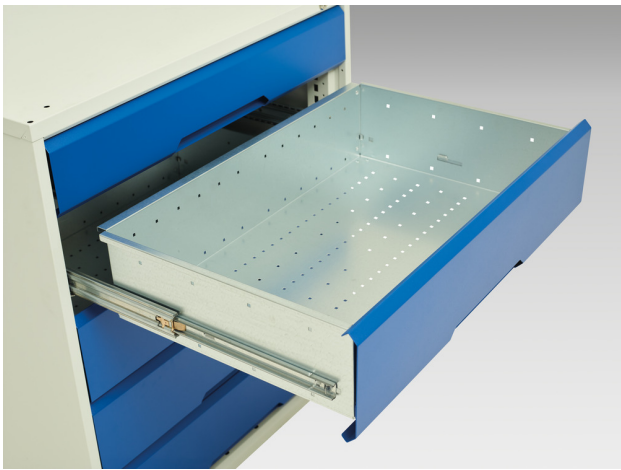

16927055. - verso mobile cabinet

Short Description

verso mobile cabinet with 6 drawers and top tray

WxDxH: 1050x550x965mm

Product Images

Additional Information

Product material	Sheet steel
Product surface	Powder coated
Customs tariff number	94032080
Width mm	1050
Depth mm	550
Height mm	965
Drawer height 1	100 mm
Drawer 1 Internal Dimensions	mm x mm x mm
Drawer height 2	100 mm
Drawer 2 Internal Dimensions	mm x mm x mm
Drawer height 3	100 mm
Drawer 3 Internal Dimensions	mm x mm x mm
Drawer height 4	125 mm
Drawer 4 Internal Dimensions	mm x mm x mm
Drawer height 5	125 mm
Drawer 5 Internal Dimensions	mm x mm x mm
Drawer height 6	175 mm
Drawer 6 Internal Dimensions	mm x mm x mm
Product images	1953/195380/verso_slr_16927055.19_01.jpg

Product Options

Colour:	Light grey / Anthracite grey
	Light grey / Crimson red
	Light grey / Gentian blue
	Light grey / Light grey