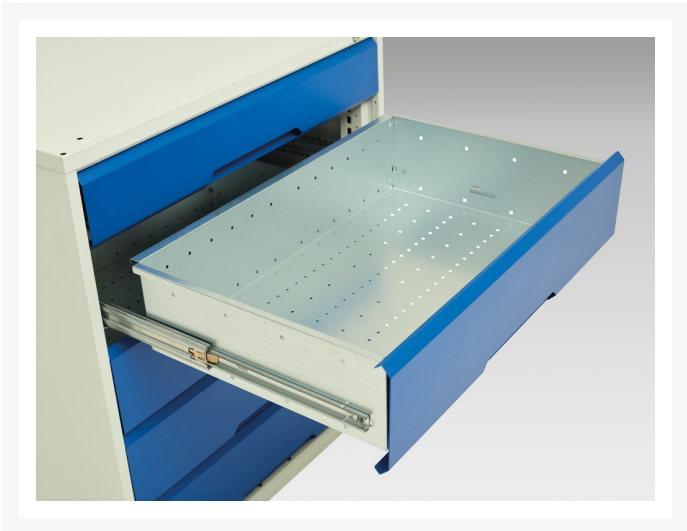

# 16927053. - verso mobile cabinet

## Short Description

verso mobile cabinet with 6 drawers and lino top

WxDxH: 1050x600x980mm

## Additional Information

---

Product material	Sheet steel
Product surface	Powder coated
Customs tariff number	94032080
Width mm	1050
Depth mm	600
Height mm	980
Drawer height 1	100 mm
Drawer 1 Internal Dimensions	mm x mm x mm
Drawer height 2	100 mm
Drawer 2 Internal Dimensions	mm x mm x mm
Drawer height 3	100 mm
Drawer 3 Internal Dimensions	mm x mm x mm
Drawer height 4	125 mm
Drawer 4 Internal Dimensions	mm x mm x mm
Drawer height 5	125 mm
Drawer 5 Internal Dimensions	mm x mm x mm
Drawer height 6	175 mm
Drawer 6 Internal Dimensions	mm x mm x mm
Product images	6379/63795/16927053.19.jpg

## Product Options

---

Colour:	Light grey / Anthracite grey
	Light grey / Crimson red
	Light grey / Gentian blue
	Light grey / Light grey