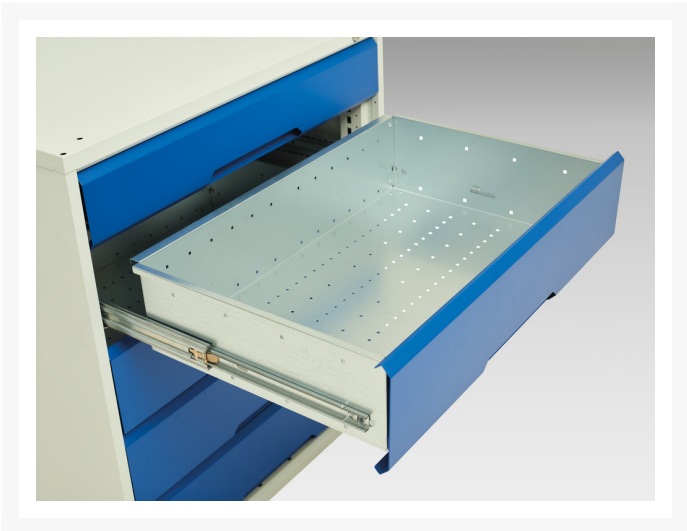

16927004. - verso mobile cabinet

Short Description

verso mobile cabinet with 6 drawers and mpx top
WxDxH: 800x600x980mm

Product Images

Additional Information

Product material	Sheet steel
Product surface	Powder coated
Customs tariff number	94032080
Width mm	800
Depth mm	600
Height mm	980
Drawer height 1	100 mm
Drawer 1 Internal Dimensions	mm x mm x mm
Drawer height 2	100 mm
Drawer 2 Internal Dimensions	mm x mm x mm
Drawer height 3	100 mm
Drawer 3 Internal Dimensions	mm x mm x mm
Drawer height 4	125 mm
Drawer 4 Internal Dimensions	mm x mm x mm
Drawer height 5	125 mm
Drawer 5 Internal Dimensions	mm x mm x mm
Drawer height 6	175 mm
Drawer 6 Internal Dimensions	mm x mm x mm
Product images	1953/195392/verso_slr_16927004.19_01.jpg

Product Options

Colour:	Light grey / Anthracite grey
	Light grey / Crimson red
	Light grey / Gentian blue
	Light grey / Light grey