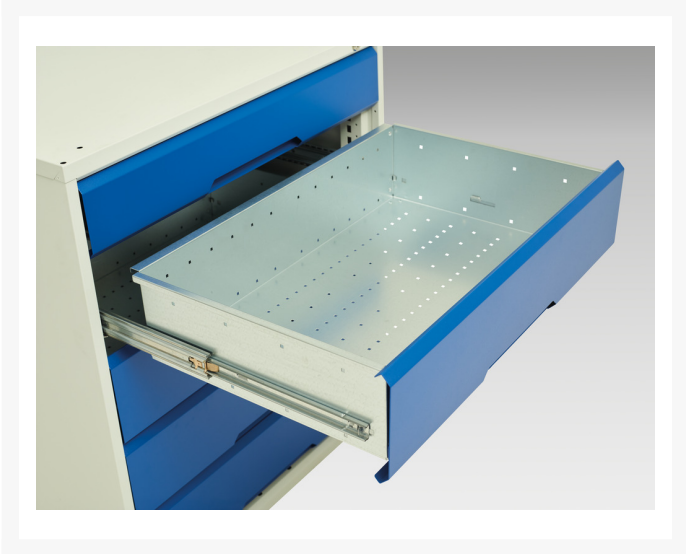

16922800. - verso mobile welded bench

Short Description

verso mobile welded bench with 1 drawer cab & steel top

WxDxH: 1000x600x910mm

Product Images

Additional Information

Product material	Sheet steel
Product surface	Powder coated
Customs tariff number	94039010
Width mm	1000
Depth mm	600
Height mm	910
Drawer height 1	175 mm
Drawer 1 Internal Dimensions	mm x mm x mm
Drawer 2 Internal Dimensions	mm x mm x mm
Product images	1954/195479/verso_w_16922800.19_01.jpg

Product Options

Colour:	Light grey / Anthracite grey
	Light grey / Crimson red
	Light grey / Gentian blue
	Light grey / Light grey