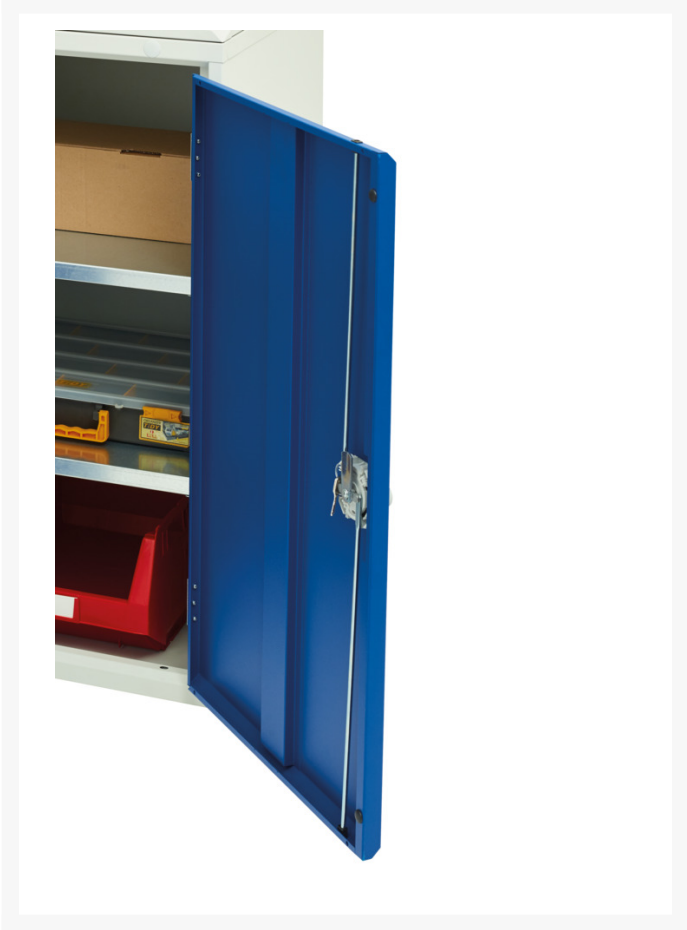

# 16922202. - verso mobile workstand

## Short Description

verso mobile workstand with cupboard & multiplex top  
WxDxH: 700x600x930mm

## Additional Information

---

Product material	Sheet steel
Product surface	Powder coated
Customs tariff number	94032080
Width mm	700
Depth mm	600
Height mm	930
Door height 1	525 mm
Product images	1954/195489/verso_w_16922202.19_01.jpg

## Product Options

---

Colour:	Light grey / Anthracite grey
	Light grey / Crimson red
	Light grey / Gentian blue
	Light grey / Light grey