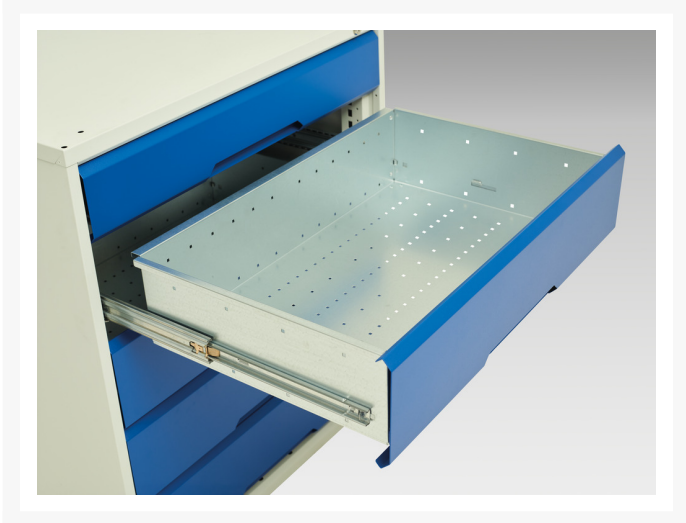

16922201. - verso mobile workstand

Short Description

verso mobile workstand with 1 drawer cabinet & lino top
WxDxH: 700x600x930mm

Product Images

Product material	Sheet steel
Product surface	Powder coated
Customs tariff number	94032080
Width mm	700
Depth mm	600
Height mm	930
Drawer height 1	175 mm
Drawer 1 Internal Dimensions	mm x mm x mm
Drawer 2 Internal Dimensions	mm x mm x mm
Product images	1954/195490/verso_w_16922201.19_01.jpg

Product Options

Colour:	Light grey / Anthracite grey
	Light grey / Crimson red
	Light grey / Gentian blue
	Light grey / Light grey

Additional Information