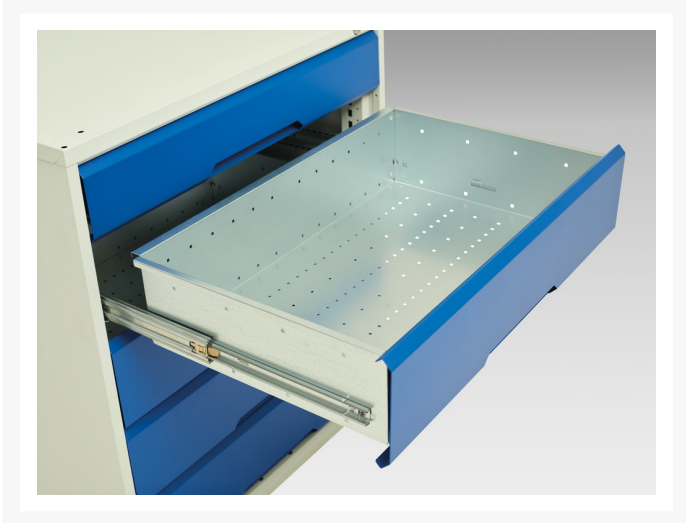

16922200. - verso mobile workstand

Short Description

verso mobile workstand with 1 drawer cabinet & multiplex top
WxDxH: 700x600x930mm

Product Images

| | |
|------------------------------|--|
| Product material | Sheet steel |
| Product surface | Powder coated |
| Customs tariff number | 94032080 |
| Width mm | 700 |
| Depth mm | 600 |
| Height mm | 930 |
| Drawer height 1 | 175 mm |
| Drawer 1 Internal Dimensions | mm x mm x mm |
| Drawer 2 Internal Dimensions | mm x mm x mm |
| Product images | 1954/195491/verso_w_16922200.19_01.jpg |

Product Options

| | |
|---------|------------------------------|
| Colour: | Light grey / Anthracite grey |
| | Light grey / Crimson red |
| | Light grey / Gentian blue |
| | Light grey / Light grey |

Additional Information