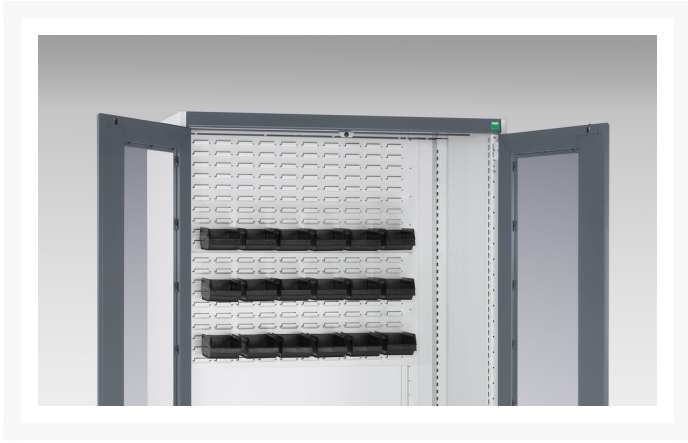

40021118. - cubio cupboard

Short Description

cubio cupboard perfo doors louvre back 3 shelves 25 bin

WxDxH: 1050x650x2000mm

Product Images

Additional Information

Product material	Sheet steel
Product surface	Powder coated
Customs tariff number	94032080
Width mm	1050
Depth mm	650
Height mm	2000
Door type	Perfo
Door height 1	1900 mm
Product images	2956/295663/40021118.19.jpg

Product Options

Colour:	Anthracite grey / Anthracite grey
	Light grey / Anthracite grey
	Light grey / Crimson red
	Light grey / Gentian blue
	Light grey / Light grey