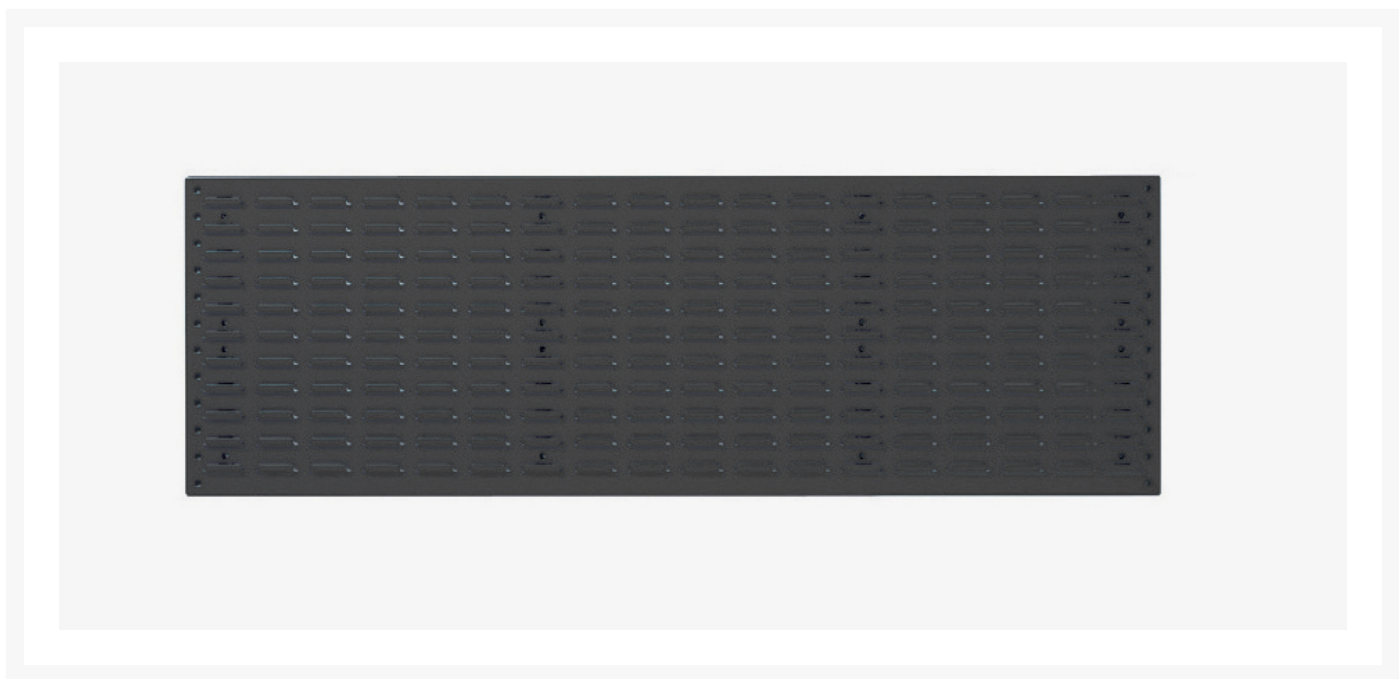

# 14025402. - Louvre panel

## Short Description

---

Louvre panel horizontal  
WxDxH: 1300x19x457mm

## Additional Information

---

Product material	Sheet steel
Product surface	Powder coated
Customs tariff number	94039010
Width mm	1300
Depth mm	19
Height mm	457
Product images	6458/64587/14025402.19.jpg

## Product Options

---

Colour:	Anthracite grey
	Crimson red
	Gentian blue
	Light grey